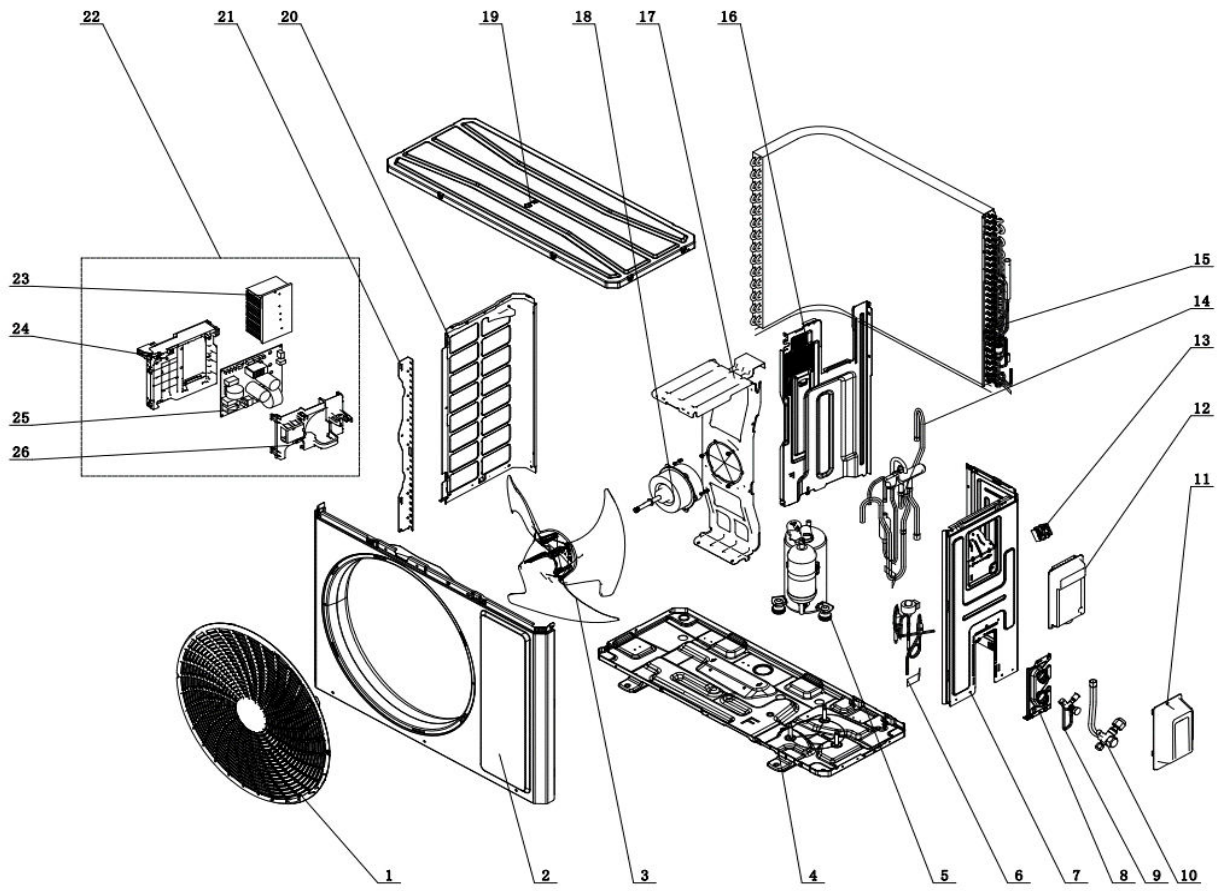

SOH-24BIT2 OUTDOOR

No	Description	Part Code	Note	Qty	Price Code
MODEL: SOH-24BIT2 (OUTDOOR)					
1	Front Grill	200057060016		1	
2	Front Panel	012073061611P		1	
3	Axial Flow Fan	10335262		1	
4	Chassis Sub-assy	01700006076102P		1	
5	Compressor and Fittings	009001060621		1	
6	Electronic Expansion Valve	072009000004		1	
7	Right Side Plate	01205606038701P		1	
8	Valve Support	012044060032P		1	
9	Cut-off valve 1/4(N)	070001060027		1	
10	Cut-off valve 5/8(N)	070001060032		1	
11	Valve Cover	200087060005		1	
12	Handle	200149060018		1	
13	Terminal Board	422000060075		1	
14	4-Way Valve Assy	030152060746		1	
15	Condenser Assy	011002061698		1	
16	Clapboard Assy	000075060131		1	
17	Motor Support	012048060145		1	
18	Brushless DC Motor	1501506409		1	
19	Coping	012049060117P		1	
20	Left Side Plate	012055060393P		1	
21	Condenser Left Border Plate	012009060219		1	
22	Electric Box Assy	100002072534		1	
23	Radiator	43003406011601		1	
24	Electric Box	200013060085		1	
25	Main Board	300027061765		1	
26	Electric Box Cover	200082060068		1	