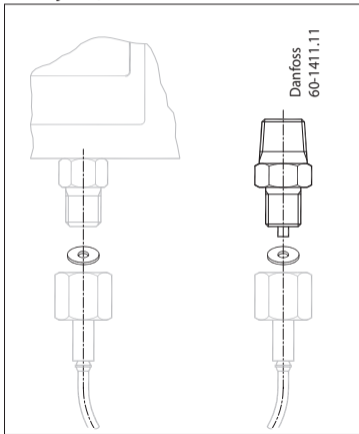

### Accessories for KP pressure switches: metal joint, thread connector

060R9311

060R9311

DKRCC.PI.CA0.D3.00 / 520H8379

© Danfoss A/S (AC-MCI / jmn), 2014-01