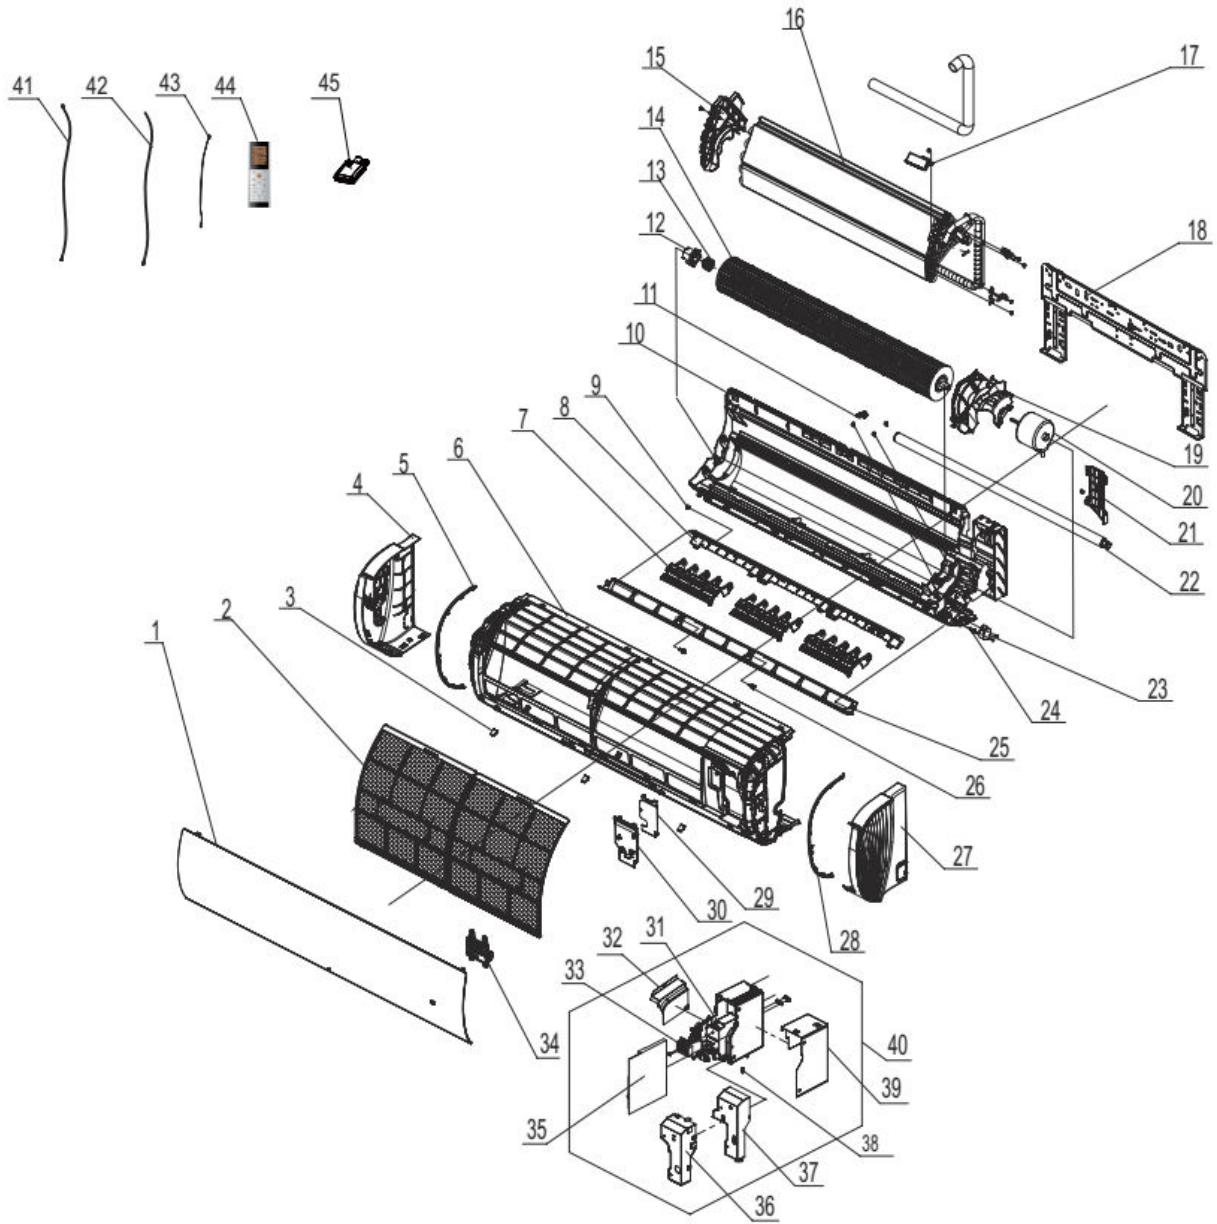

SIH-24BITW

No	Description	Part Code	Note	Qty	Price Code
<b>MODEL: SIH-24BITW indoor unit</b>					
1	Front Panel			1	AT
2	Filter Sub-Assy	1101200703		2	AD
3	Screw Cover	2425201906		3	AB
4	Left Side Plate	200085000011		1	AG
5	Decorative Strip(Left)	230001000066D		1	AG
6	Front Case	200002000030		1	AT
7	Air Louver(Manual)	10512737		3	AB
8	Helicoid Tongue sub-assy	26112382		1	AE
9	Left Axile Bush	10512037		1	AB
10	Rear Case assy	000001000069		1	AX
11	Rubber Plug (Water Tray)	76712012		1	AC
12	Ring of Bearing	26152025		1	AC
13	O-Gasket sub-assy of Bearing	76512051		1	AC
14	Cross Flow Fan	10352057		1	AP
15	Evaporator Support	24212178		1	AD
16	Evaporator Assy	01100100007303		1	BH
17	Cold Plasma Generator	1114001602		1	AP
18	Wall Mounting Frame	01252229		1	AK
19	Motor Press Plate	26112515		1	AD
20	Fan Motor	15012145		1	AZ
21	Connecting pipe clamp	26112514		1	AB
22	Drainage Hose	0523001405		1	AD
23	Stepping Motor	1521240210		1	AG
24	Crank	73012005		1	AB
25	Guide Louver	200004000048		1	AF
26	Axile Bush	10542036		2	AB
27	Right Side Plate	200086000011		1	AG
28	Decorative Strip(Right)	230001000065D		1	AG
29	Shield Cover of Electric Box Cover 2	01202000099		1	AB
30	Electric Box Cover2	20112210		1	AC
31	Electric Box	2011221102		1	AG
32	Side plate (electric box)	01302002		1	AC
33	Terminal Board	42011233		1	AE
34	Display Board	300001000202		1	AL
35	Main Board	300002060259		1	AX
36	Shield Cover of Electric Box	01592176		1	AD
37	Electric Box Cover	20112209		1	AD
38	Jumper	4202021925		1	AA
39	Lower Shield of Electric Box	01592139		1	AD
40	Electric Box Assy	100002061652		1	AZ
41	Connecting Cable	-		0	AM
42	Connecting Cable	4002052317		0	
43	Temperature Sensor	3900031302		1	AE
44	Remote Control	305001060023		1	AR
-	Front Case Assy	000002000040			AX
-	Indoor temp. sensors	3900031302		1	AE
-	SAF-OPWC4	053511000000890			
-	SAF-OPWB4	053511000000900			