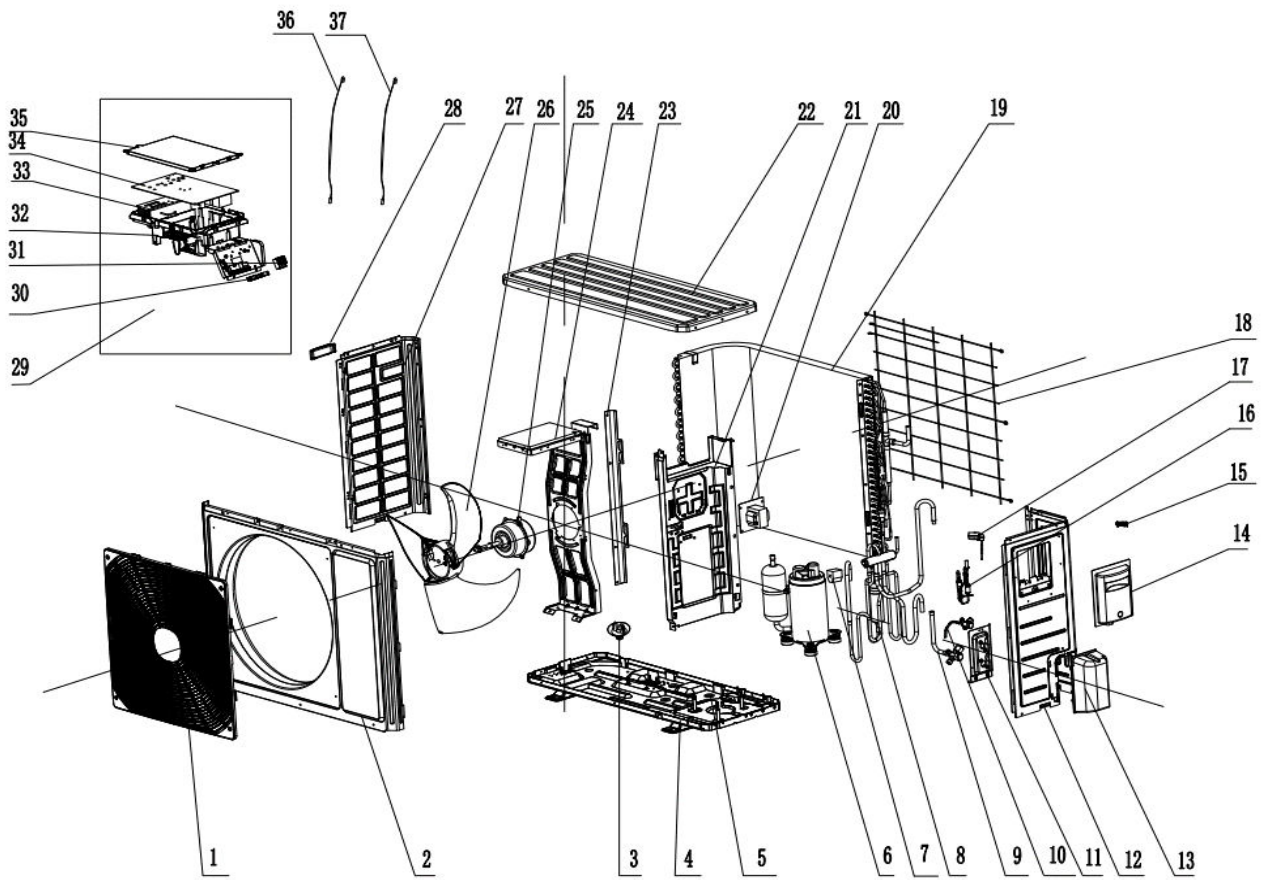

ASP-18BI outdoor

No	Description	Part Code	Note	Qty	Price Code
MODEL: ASP-18BI (OUTDOOR)					
1	Front Grill	22413045		1	AM
2	Front Panel Assy	0000030002507		1	AX
3	Drainage Connector	06123401		1	AA
4	Chassis Sub-assy	02803270P		1	AW
5	Drainage hole Cap	06813401		1	AB
6	Compressor and Fittings	00103919G		1	BQ
7	Magnet Coil	4300040087		1	AH
8	4-Way Valve Assy	030152060322		1	-
9	Cut off Valve Assy 1/2	07133774		1	AS
10	Cut off Valve	07130239		1	AG
11	Valve Support Assy	01715010P		1	AG
12	Right Side Plate Assy	0130329201		1	AS
13	Valve Cover	22245002		1	AE
14	Handle	2623525404		1	AG
15	Wiring Clamp	26115004		1	AB
16	Electronic Expansion Valve assy	030174000058		1	AU
17	Electric Expand Valve Fitting	07200200001202		1	AN
18	Rear Grill	01473043		1	AG
19	Condenser Assy	0116348702		1	BQ
20	Reactor	none		0	-
21	Clapboard Assy	01233153		1	AN
22	Coping Sub-Assy	000051060056		1	-
23	Supporting Board(Condenser)	01795010		1	AE
24	Motor Support Sub-Assy	01705036		1	AS
25	Fan Motor	1501506402		1	BB
26	Axial Flow Fan	10335008		1	AQ
27	Left Side Plate	01305093P		1	AN
28	Handle	26233053		1	AB
29	Electric Box Assy	100002064320		1	-
30	Wire Clamp	71010003		1	AB
31	Terminal Board	422000060009		1	AG
32	Electric Box	20113027		1	AS
33	Radiator	49013060		1	AQ
34	Main Board	300027060548		1	-
35	Insulated Board (Cover of Electric B	20113003		1	AG
36	Temperature Sensor	3900030901		1	AH
37	Temperature Sensor	none		0	-