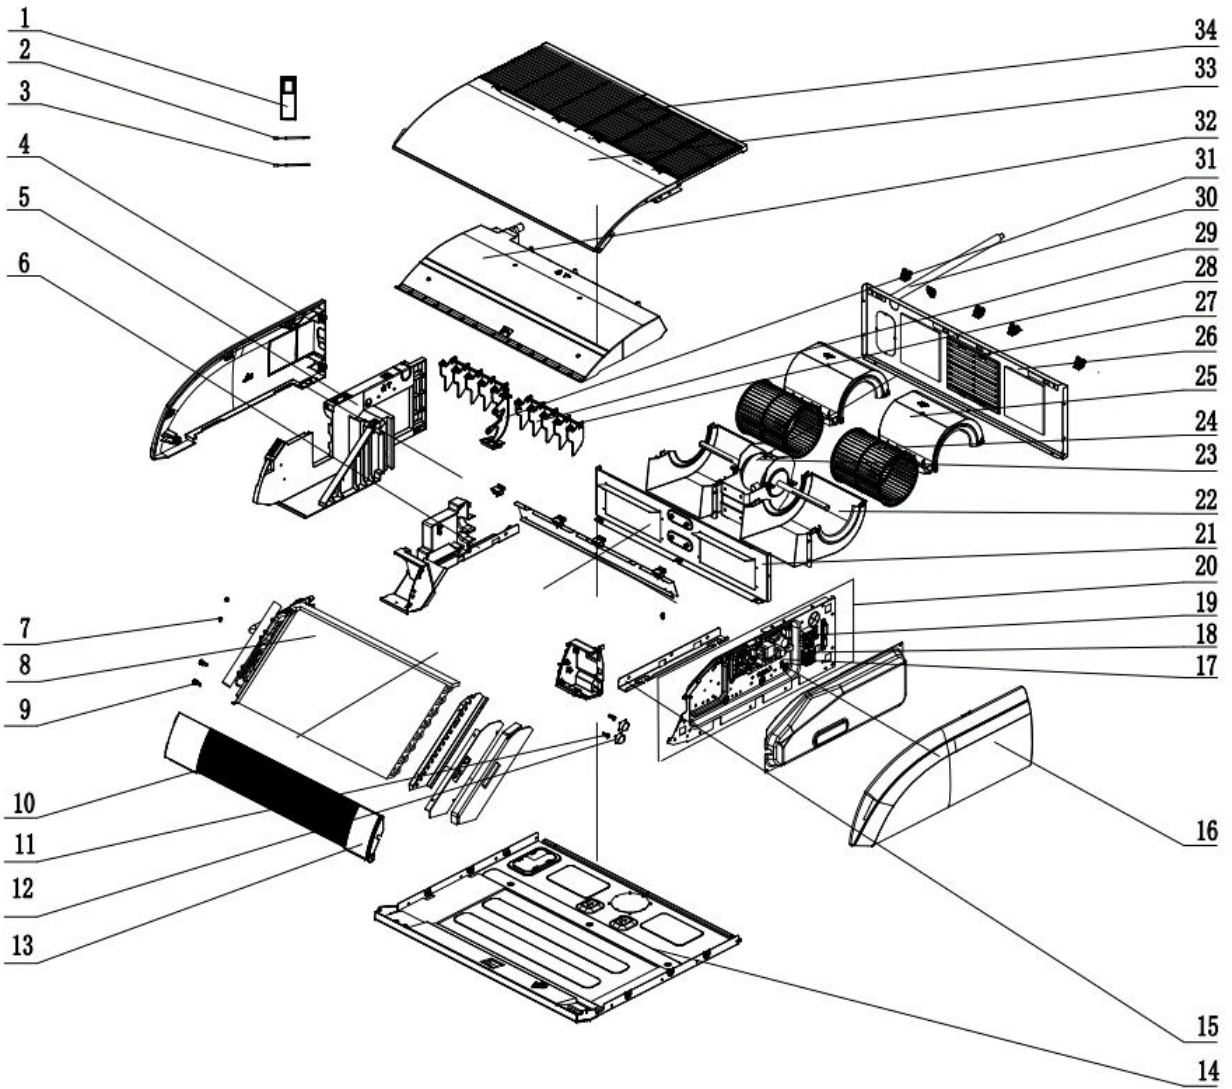

ASF-12BI

No	Description	Part Code	Note	Qty	Price Code
MODEL: ASF-12BI Floor-ceiling unit					
1	Remote Control	305001060024_L41419		1	
2	Ambient Temperature Sensor	3900012123		1	AD
3	Temperature Sensor	390001923		1	AD
4	Right Cover Plate	-			
5	Right Side Plate	2690940007101		1	
6	Installation Supporting Frame	01809402		1	AF
7	Axile Bush	10542704		2	AB
8	Evaporator Assy	011001060234		1	
9	Rotating Shaft	26909430		2	AB
10	Guide Louver	20000400004601		2	
11	Crankshaft	200023000001		2	AB
12	Stepping Motor	1521240215		2	AH
13	Display Board	30294000009		1	AR
14	Base Plate Assy	011007060037		1	
15	Installation Supporting Frame	01809401		1	AK
16	Left Cover Plate	-			
17	Main Board	300002060226		1	AZ
18	Terminal Board	42018000551		1	AG
19	Terminal Board	42000100000204		1	
20	Electric Box Assy	100002003030		1	
21	Clapboard Sub-Assy	017021000088		1	AL
22	Propeller Housing(Lower)	200230000001		2	AK
23	Brushless DC Motor	15706000037		1	
24	Centifugal Fan	103003000001		2	AM
25	Propeller Housing(Upper)	200230000002		2	AK
26	Rear Side Plate Sub-Assy	017051000046		1	AM
27	Filter Sub-assy(Rear Side Plate)	111001000001		1	AD
28	Swing Lever	10582009		2	AB
29	Air Louver	20000700000101		10	AC
30	Drainage Pipe Sub-assy	05235434		1	AE
31	Support	2690940007601		1	
32	Water Tray	200063000024		1	AP
33	Top Cover	012148000046P01		1	
34	Front Grill Sub-assy	20022600000401		2	
	Remote Holder	2615000701			
	SWM-03 Wi-Fi Module (Optional)	53511000000626			
	Jumper NEW	4202021901			