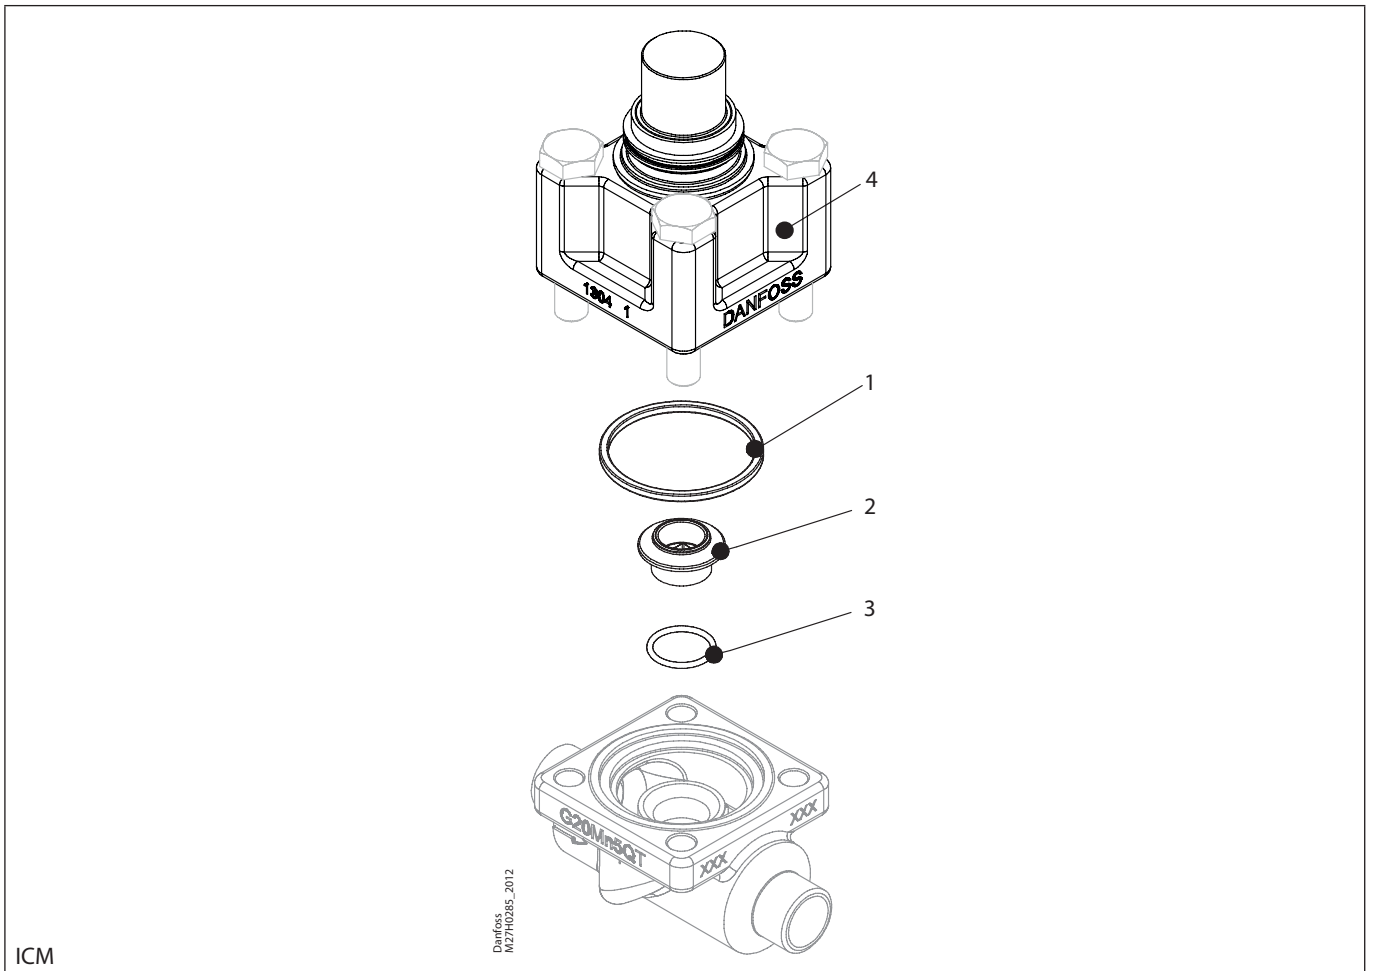

Installation guide – Spare parts and accessories

Overhaul kit | Code number 027H1182
 ICM, size 20C

ICM

<p>1</p> <p>Total no. = 1</p>	<p>2</p> <p>Total no. = 1</p>	<p>3</p> <p>Total no. = 1</p>	<p>4</p> <p>Total no. = 1</p>
--------------------------------------	--------------------------------------	--------------------------------------	--------------------------------------