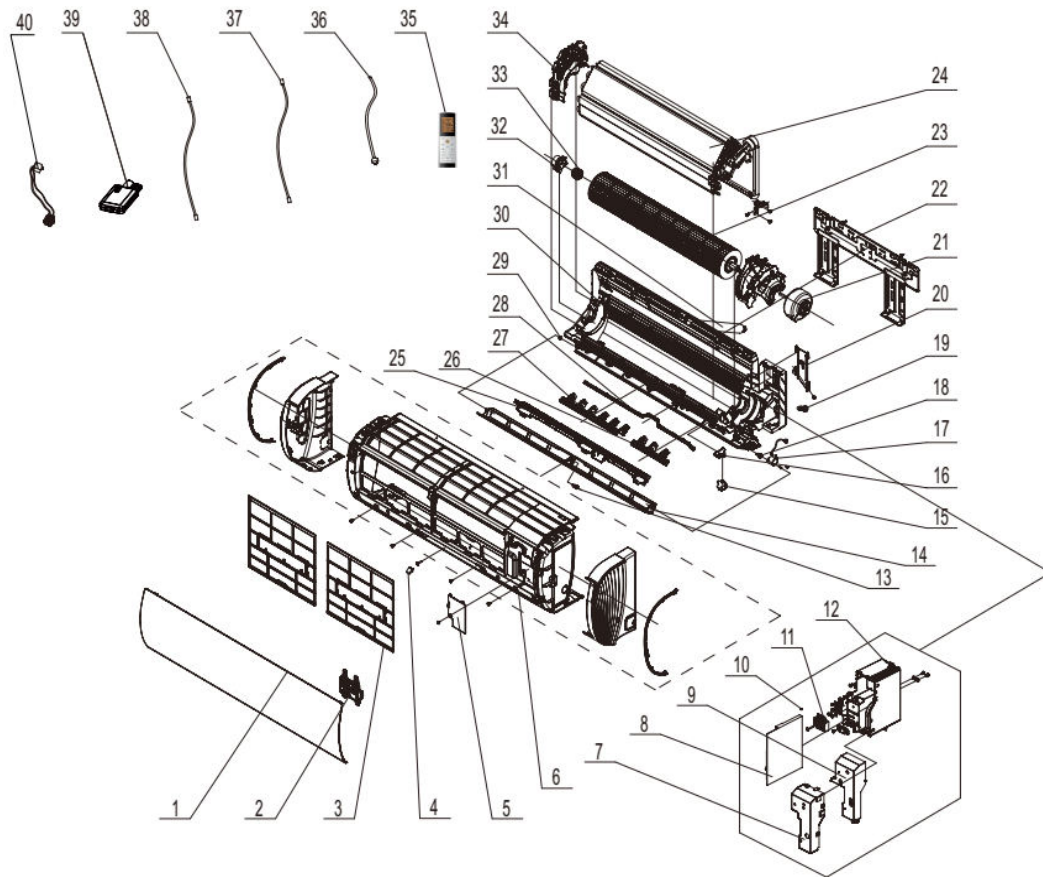

SIH-13BITC

No	Description	Part Code	Note	Qty	Price Code
MODEL: SIH-13BITC indoor unit					
1	Front Panel	27230016744	CHAMPAGNE	1	AQ
2	Display Board	300001060815		1	AL
3	Filter Sub-Assy	1112246803		2	AD
4	Screw Cover	242520172P12		1	AB
5	Electric Box Cover2	0140206509		1	
6	Front Case Assy	00000200004401	CHAMPAGNE	1	AV
7	Shield Cover of Electric Box Cover	01592150		1	AC
8	Main Board	300002062060		1	AV
9	Electric Box Cover	2011220701		1	AD
10	Jumper	4202021917		1	AA
11	Terminal Board	42011233		1	AE
12	Electric Box Assy	100002072499		1	
13	Axile Bush	10542036		1	AB
14	Guide Louver	20000400004901P	CHAMPAGNE	1	AG
15	Stepping Motor	1521210108		1	AG
16	Air Louver (Auto)	10512727	CHAMPAGNE	1	AB
17	Stepping Motor	1521210712		1	AF
18	Crank	73012005		1	AB
19	Rubber Plug (Water Tray)	76712012		1	AC
20	Connecting pipe clamp	2611216401		1	AB
21	Motor	1501214606		1	AV
22	Wall Mounting Frame	01252484		1	AK
23	Cross Flow Fan	10352056		1	AN
24	Evaporator Assy	011001060162		1	BB
25	Helicoid Tongue	26112436		1	AD
26	Air Louver(right)	10512726		1	AB
27	Air Louver (left)	10512725		1	AB
28	Swing Lever	10582459		1	AB
29	Left Axile Bush	10512037		1	AB
30	Rear Case assy	000001000076		1	AU
31	Drainage Hose	05230014		1	AD
32	Ring of Bearing	26152022		1	AC
33	O-Gasket sub-assy of Bearing	76512051		1	AC
34	Evaporator support	24212179		1	AC
35	Remote Control	305001060023		1	AR
36	Power Cord	-		0	
37	Connecting Cable	4002052317		0	AM
38	Connecting Cable	-		0	
39	Detecting plate	-		1	
40	Cold Plasma Generator	-		1	
-	Air Louver (Auto)	-		-	
-	Air Louver (Manual)	-		-	
-	Guide Louver	-		-	
-	Electric Box Cover2	-		-	
-	Indoor temp. sensors	3900031302		1	AE
-	Wi-Fi modul	30110144		1	AW
-	SAF-OPWC4	053511000000890			
-	SAF-OPWB4	053511000000900			