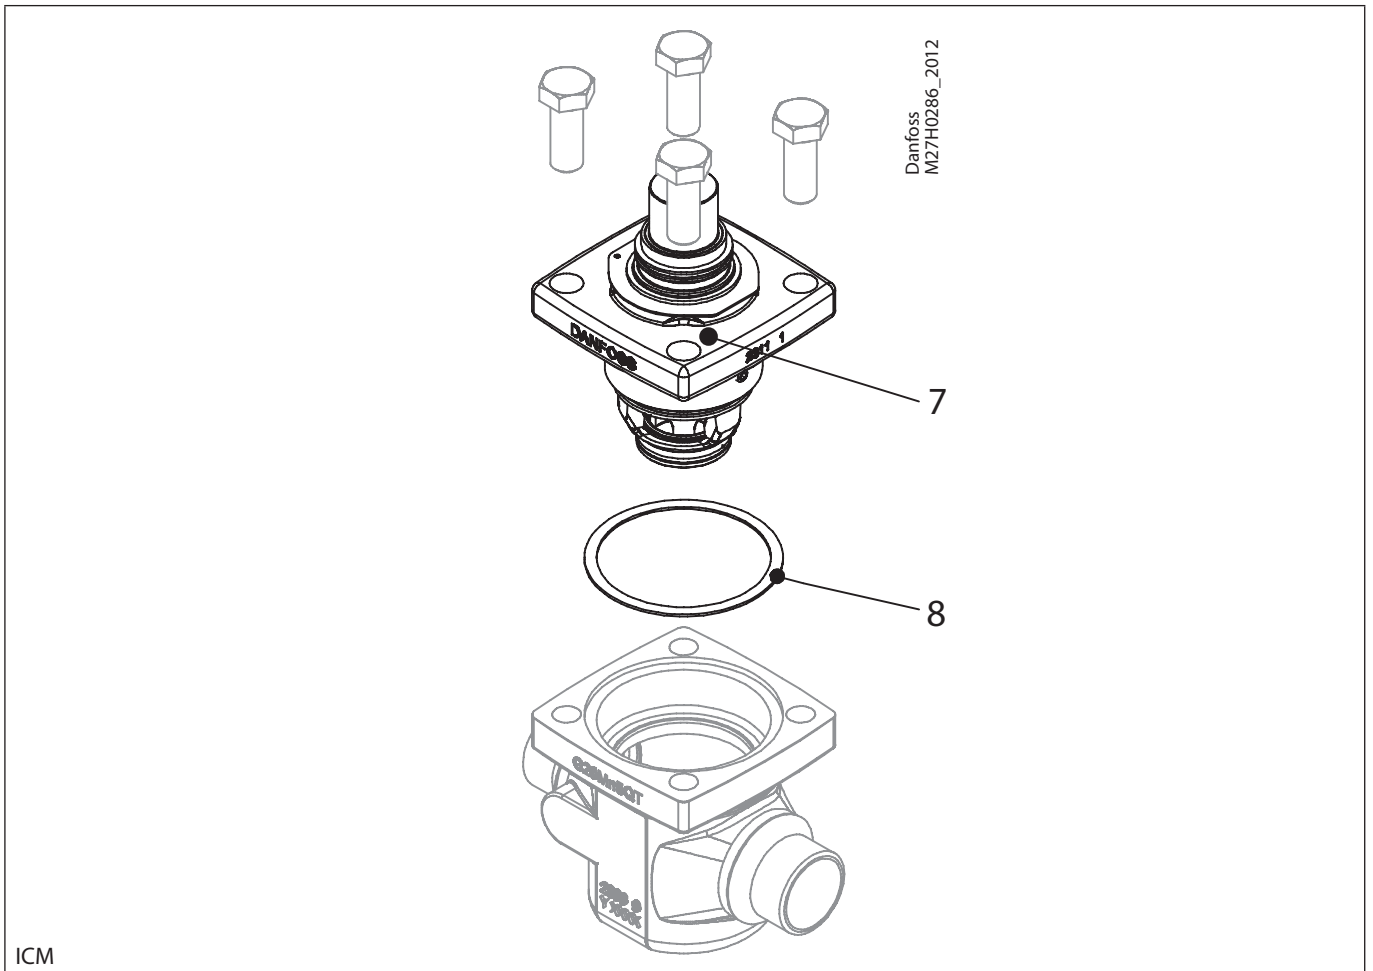

Installation guide – Spare parts and accessories

Overhaul kit | Code number 027H3181  
 ICM, size 32B

ICM