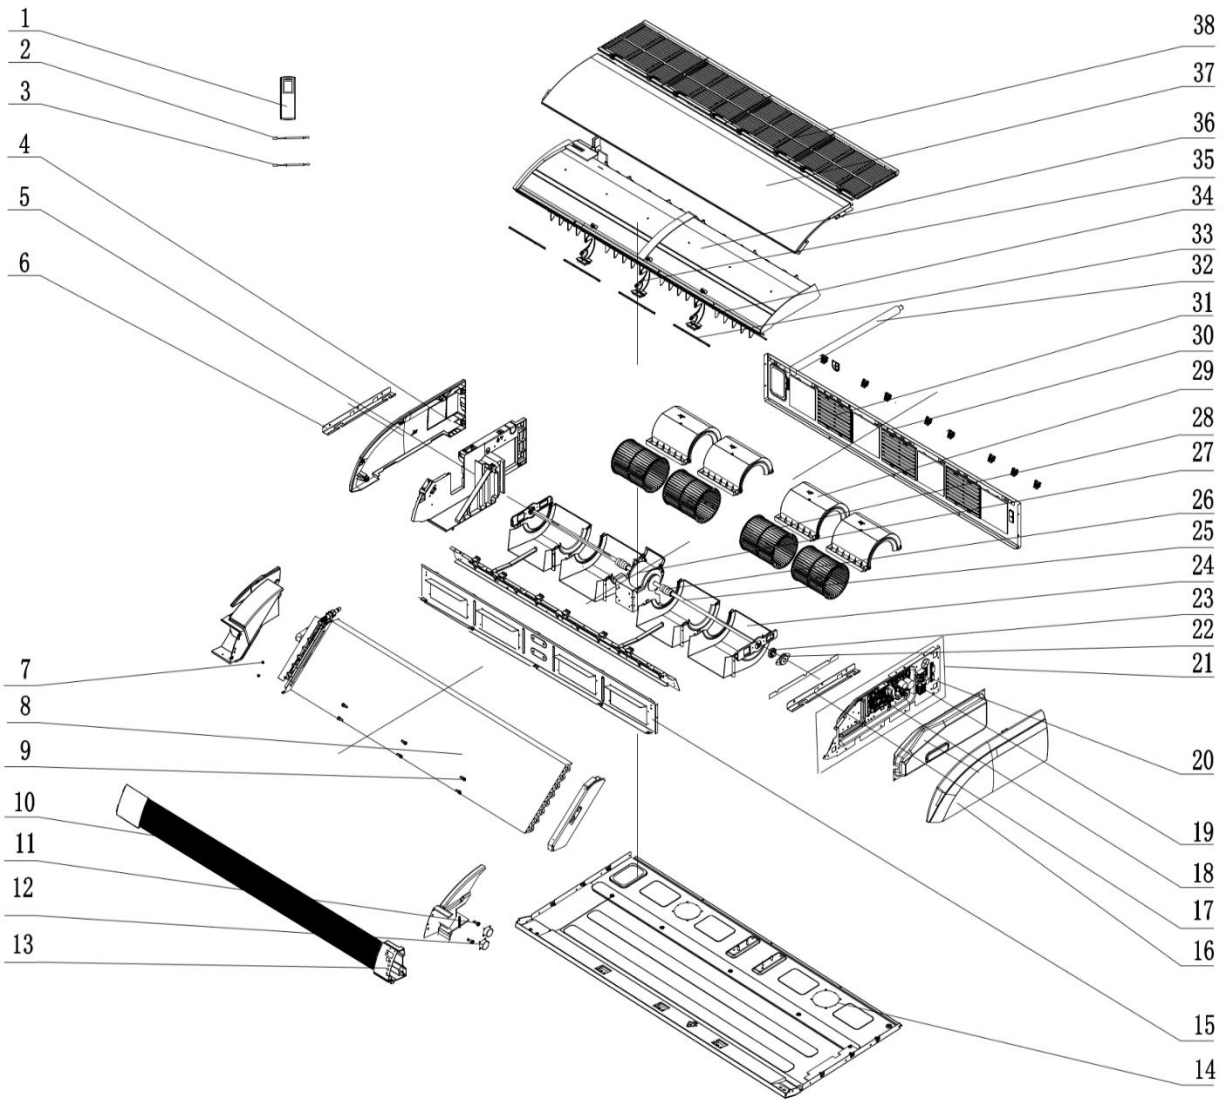

ASF-42BI

No	Description	Part Code	Note	Qty	Price Code
MODEL: ASF-42BI Floor-ceiling unit					
1	Remote Control	305001060024_L41419		1	-
2	Ambient Temperature Sensor	3900012123		1	AD
3	Tube sensor	3900020720G		1	AD
4	Right Cover Plate	none		0	-
5	Right Side Plate	2690940007101		1	-
6	Installation Supporting Frame	01809402		1	AF
7	Axile Bush	10542704		2	AB
8	Evaporator Assy	011001060178		1	-
9	Rotating Shaft	26909430		6	AB
10	Guide Louver	20000450042601		2	-
11	Crankshaft	200023000001		2	AB
12	Stepping Motor	1521240215		2	AH
13	Display Board	30294000009		1	AR
14	Base Plate Assy	011007060032		1	-
15	Clapboard Sub-Assy	01249400019		1	AS
16	Left Cover Plate	none		0	-
17	Installation Supporting Frame	01809401		1	AK
18	Main Board	300002060226		1	AZ
19	Terminal Board	42018000551		1	AG
20	Terminal Board	42000100000204		1	-
21	Electric Box Assy	100002063110		1	-
22	Support Of Motor Bearing	01792408		2	AB
23	O-Gasket of Bearing	76512404		1	AC
24	Propeller Housing(Lower)	200230000001		4	AK
25	Roller Wheel	700004000001		2	AP
26	Joint Slack	73018731		2	AK
27	Brushless DC Motor	15709400005		1	BN
28	Centifugal Fan	103003000001		4	AM
29	Propeller Housing (Upper)	200230000002		4	AK
30	Rear Side Plate Sub-Assy	017051000006		1	AS
31	Filter Sub-assy (Rear Side Plate)	111001000001		3	AD
32	Drainage Pipe Sub-assy	05235434		1	AE
33	Swing Lever	10582009		4	AB
34	Air Louver	20000700000101		20	-
35	Support	2690940007601		3	-
36	Water Tray	200063000002		1	AT
37	Top Cover	01269400013P01		1	-
38	Front Grill Sub-assy	2690940006601		4	-
	Remote Holder	2615000701			
	SWM-03 Wi-Fi Module (Optional)	53511000000626			