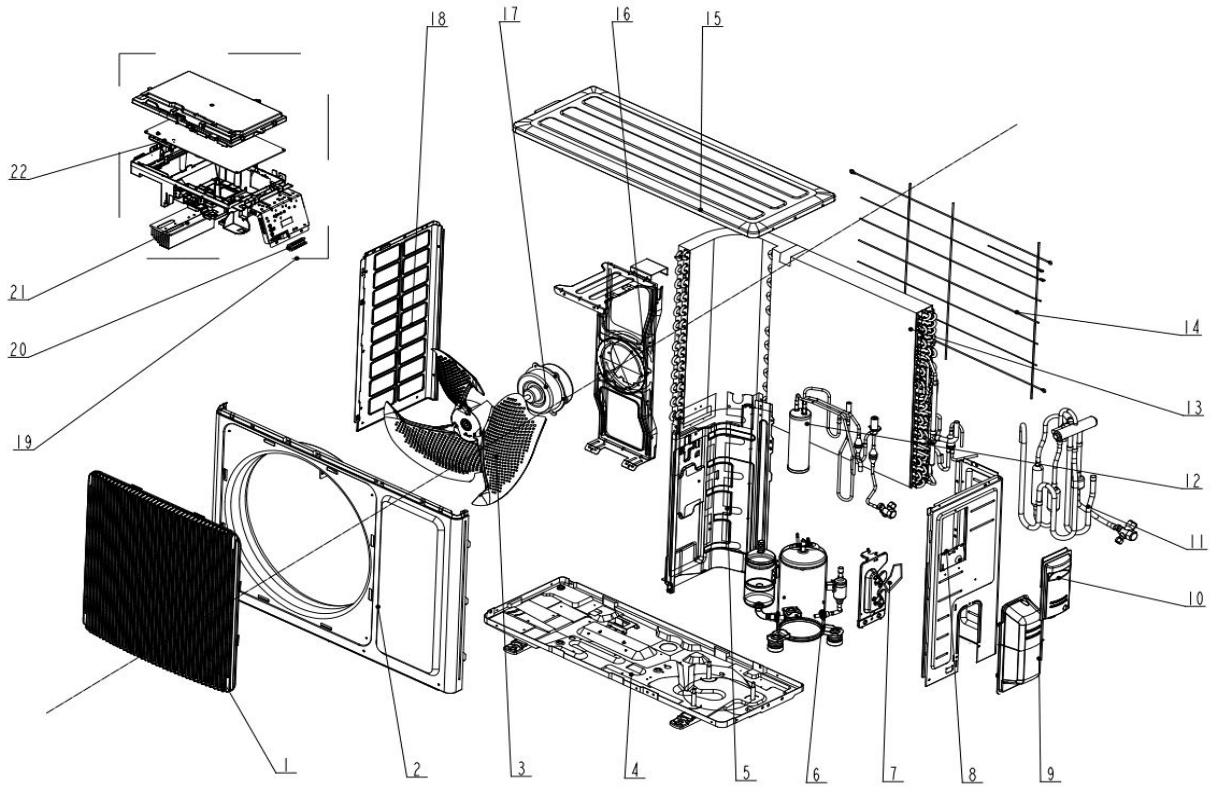

ASH-09BIS2W outdoor

No	Description	Part Code	Note	Qty	Price Code
MODEL: ASH-09BIS2/W (OUTDOOR)					
1	Front Grill	22413046		1	AL
2	Front Panel Assy	0153305105		1	AV
3	Axial Flow Fan	10333011		1	AN
4	Chassis Sub-assy	017000000270P		1	AT
5	Clapboard Sub-Assy	01235094		1	AM
6	Compressor and Fittings	00900100022901		1	BP
7	Valve Support Sub-Assy	01710400005P		1	AG
8	Right Side Plate	0130510001P		1	AM
9	Valve Cover	22243005		1	AE
10	Big Handle	2623343106		1	AE
11	4-Way Valve Assy	030152000214		1	BA
12	Separator	07223047		1	AP
13	Condenser Assy	011002000613		1	BP
14	Rear Grill	01475022		1	AG
15	Coping	012049000006P		1	AP
16	Motor Support Sub-Assy	01703180		1	AN
17	Fan Motor	1501308519		1	AX
18	Left Side Plate	01303169P		1	AK
19	Electric Box Assy	10000100924		1	BL
20	Terminal Board	422000060016		1	AH
21	Radiator	49010252		1	AB
22	Main Board	300027000100		1	BG
	Chassis electrical heater	7651000414			
	Temperature Sensor	39000072 / 3900007901			
	EXV / Capillary	43005016 / 072009060003			
	4-Way Valve Coil	430004032			