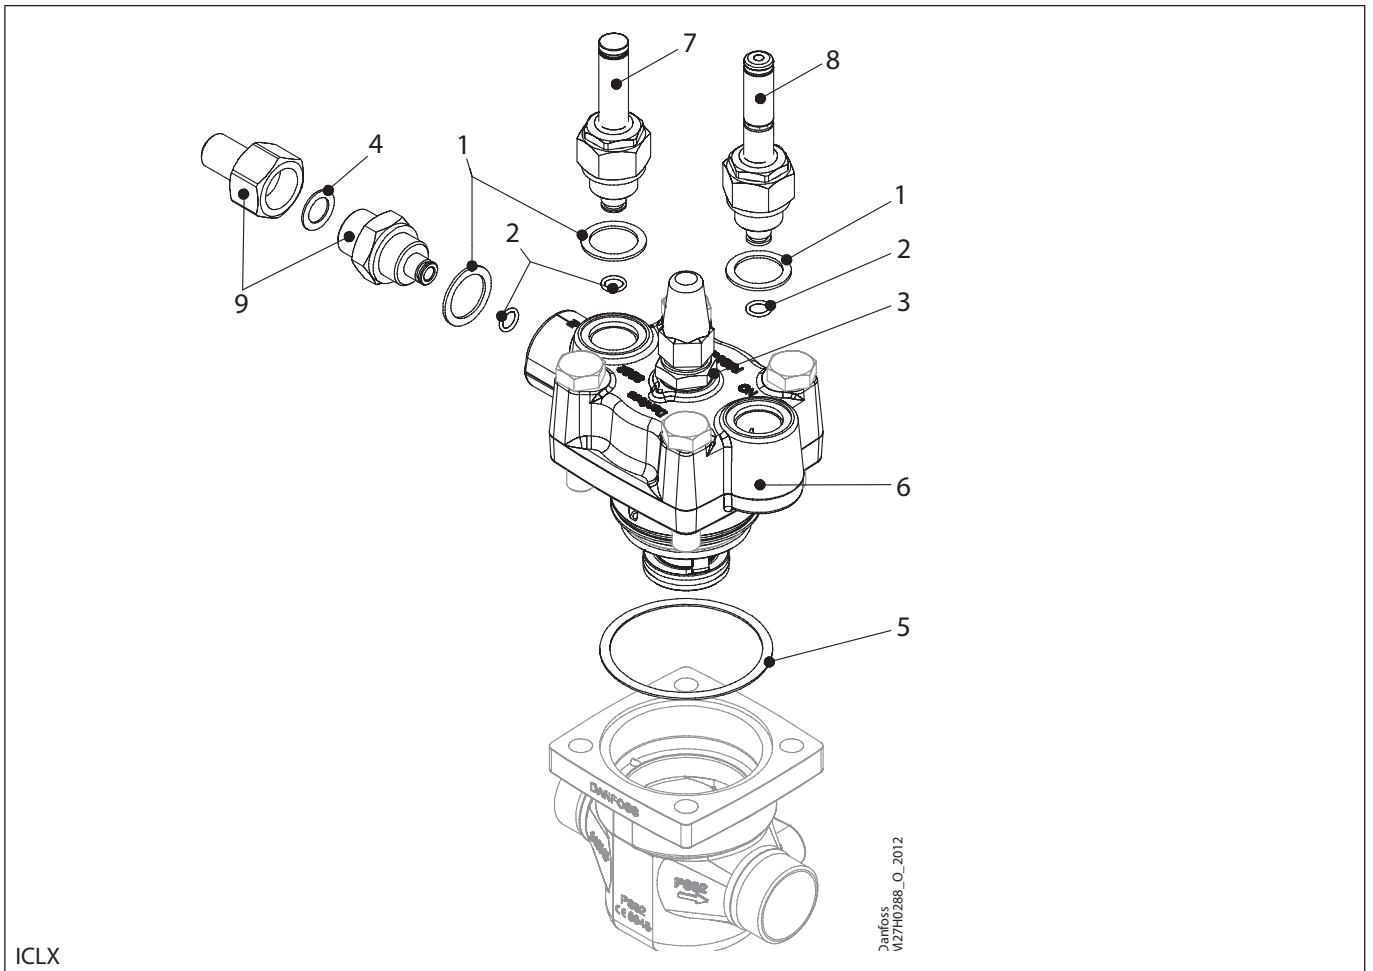

Installation guide – Spare parts and accessories

Overhaul kit | Code number 027H5204  
ICLX, size 50

ICLX

Danfoss  
M27H0288\_O\_2012

<p><b>1</b></p> <p> = Fibre</p> <p>Total no. = 3</p>	<p><b>2</b></p> <p> = Fibre</p> <p>Total no. = 3</p>	<p><b>3</b></p> <p> = Alu.</p> <p>Total no. = 1</p>	<p><b>4</b></p> <p> = Alu.</p> <p>Total no. = 1</p>	<p><b>5</b></p> <p> = Fibre</p> <p>Total no. = 1</p>
<p><b>6</b></p> <p>Total no. = 1</p>	<p><b>7</b></p> <p>Total no. = 1</p>	<p><b>8</b></p> <p>Total no. = 1</p>	<p><b>9</b></p> <p>Total no. = 1</p>	