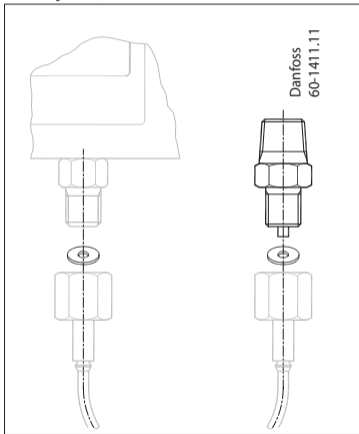

Installation guide

Accessories for KP pressure switches: metal joint, thread connector

060R9311

DKRCC.PI.CA0.D3.02 / 520H8379

© Danfoss A/S (AC-MCI / jmn), 2014-01