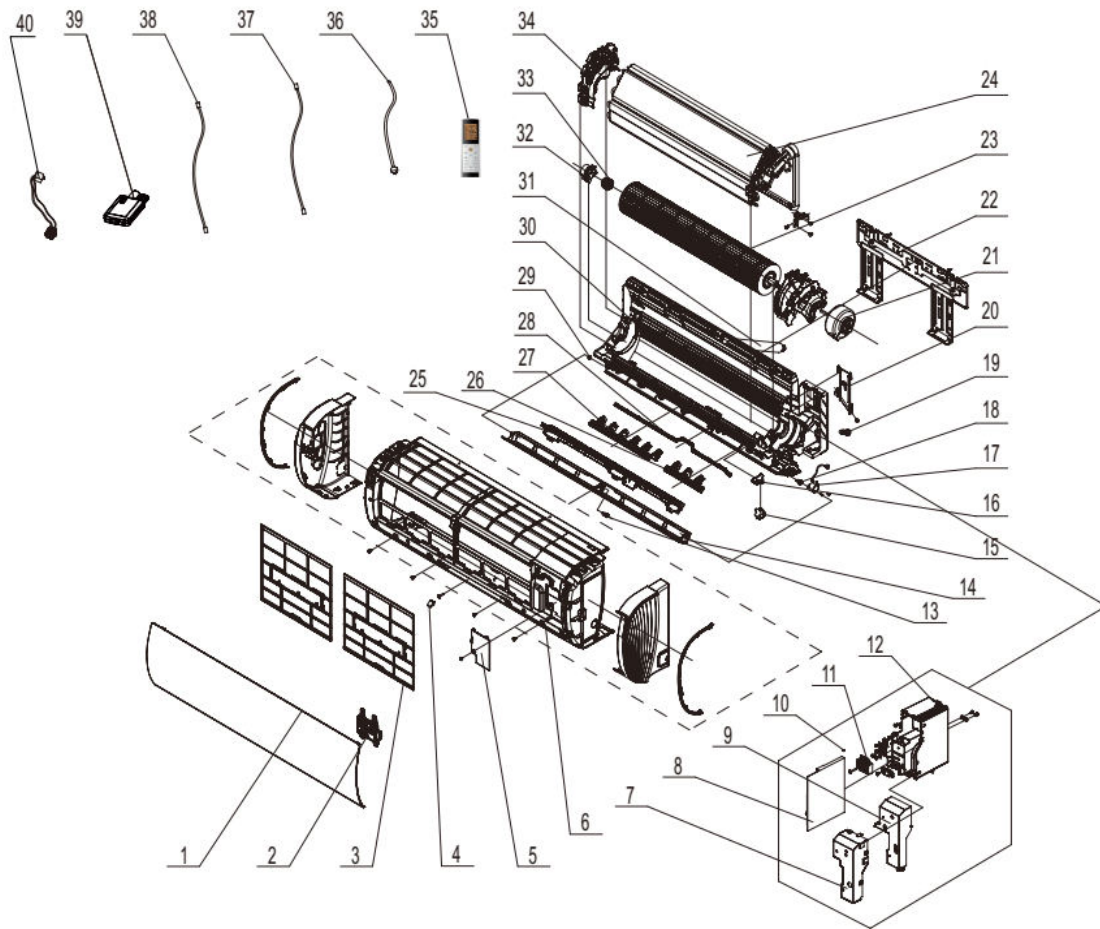

SIH-09BITB

No	Description	Part Code	Note	Qty	Price Code
<b>MODEL: SIH-09BITB indoor unit</b>					
1	Front Panel	27230016747	BLACK	1	AQ
2	Display Board	300001060815		1	AL
3	Filter Sub-Assy	1112246803		2	AD
4	Screw Cover	242520179		1	AB
5	Shield Cover of Electric Box Cover Assy	01705306007501		1	AD
6	Front Case Assy	00000200004405	BLACK	1	AV
7	Shield Cover of Electric Box Cover	01592150		1	AC
8	Main Board M870F2TNJ	300002062060		1	AV
9	Electric Box Cover	2011220701		1	AD
10	Jumper	4202021918		1	AA
11	Terminal Board	42011233		1	AE
12	Electric Box Assy	100002071816		1	
13	Axile Bush	10542036		1	AB
14	Guide Louver	20000400004901P02	BLACK	1	AG
15	Stepping Motor	1521210108		1	AG
16	Air Louver (Auto)	1051272701	BLACK	1	AB
17	Stepping Motor MP24EB	1521210712		1	AF
18	Crank	73012005		1	AB
19	Rubber Plug (Water Tray)	76712012		1	AC
20	Connecting pipe clamp	2611216401		1	AB
21	Motor FN20V-PG	1501214606		1	AV
22	Wall Mounting Frame	01252484		1	AK
23	Cross Flow Fan	10352056		1	AN
24	Evaporator Assy	011001060399		1	BA
25	Helicoid Tongue	26112436		1	AD
26	Air Louver (right)	10512726		1	AB
27	Air Louver (left)	10512725		1	AB
28	Swing Lever	10582459		1	AB
29	Left Axile Bush	10512037		1	AB
30	Rear Case assy	000001000076		1	AU
31	Drainage Hose	05230014		1	AD
32	Ring of Bearing	26152022		1	AC
33	O-Gasket sub-assy of Bearing	76512051		1	AC
34	Evaporator support	24212179		1	AC
35	Remote Control YAC1FB9(WiFi)	305001060023		1	AR
36	Power Cord	-		-	
37	Connecting Cable	4002052317		1	AM
38	Connecting Cable	-		-	
39	Detecting plate	-		1	
40	Cold Plasma Generator	-		1	
-	Air Louver (Auto)	-		-	
-	Air Louver (Manual)	-		-	
-	Guide Louver	-		-	
-	Electric Box Cover2	-		-	
-	Indoor temp. sensors	3900031302		1	AE
-	Wi-Fi modul	30110144		1	AW
-	SAF-OPWC4	053511000000890			
-	SAF-OPWB4	053511000000900			