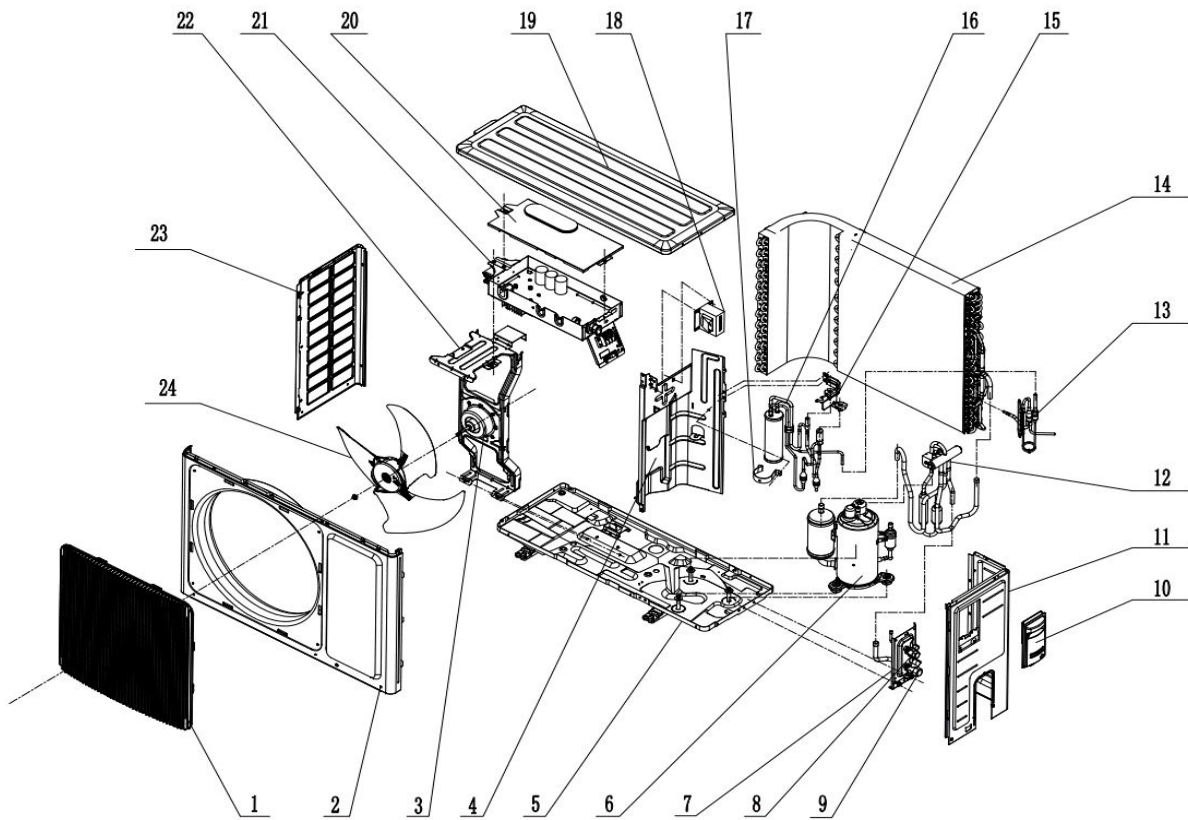

ASH-13BIS2W outdoor

No	Description	Part Code	Note	Qty	Price Code
MODEL: ASH-13BIS2/W (OUTDOOR)					
1	Front Grill	22413046	1	AL	-
2	Front Panel Assy	0153305105	1	AV	AR
3	Fan Motor	1501308519	1	AX	AD
4	Clapboard Sub-Assy	01235094	1	AM	AD
5	Chassis Sub-assy	017000000270P	1	AT	AB
6	Compressor and Fittings	00900100022901	1	BP	AT
7	Valve Support Sub-Assy	01710400005P	1	AG	AM
8	Cut off Valve	07130239	1	AK	AB
9	Cut off Valve	071302391	1	AN	AB
10	Big Handle	2623343106	1	AE	AE
11	Right Side Plate	0130510001P	1	AM	-
12	4-Way Valve Assy	030152000214	1	BA	AX
13	Capillary Sub-assy	none	0	-	AC
14	Condenser Assy	011002000422	1	BQ	AC
15	Stationary Barrier	none	0	-	AC
16	Flash Vaporizer Assy	030070000006	1	AV	AE
17	Tube Clip	02143030	1	AB	BE
18	Reactor	none	0	-	AN
19	Coping	012049000006P	1	AP	BC
20	Electric Box Cover Sub-Assy	22245009	1	AL	AE
21	Electric Box Assy	100002000997	1	BM	AK
22	Motor Support Sub-Assy	01703180	1	AN	AB
23	Left Side Plate	01303169P	1	AK	AB
24	Axial Flow Fan	10333011	1	AN	AG
	Chassis electrical heater	7651000414			AD
	Temperature Sensor	39000072 / 3900007901			BB
	EXV / Capillary	43005016 / 072009060003			AD
	4-Way Valve Coil	430004032			AL
	PCB	300027000056			AA