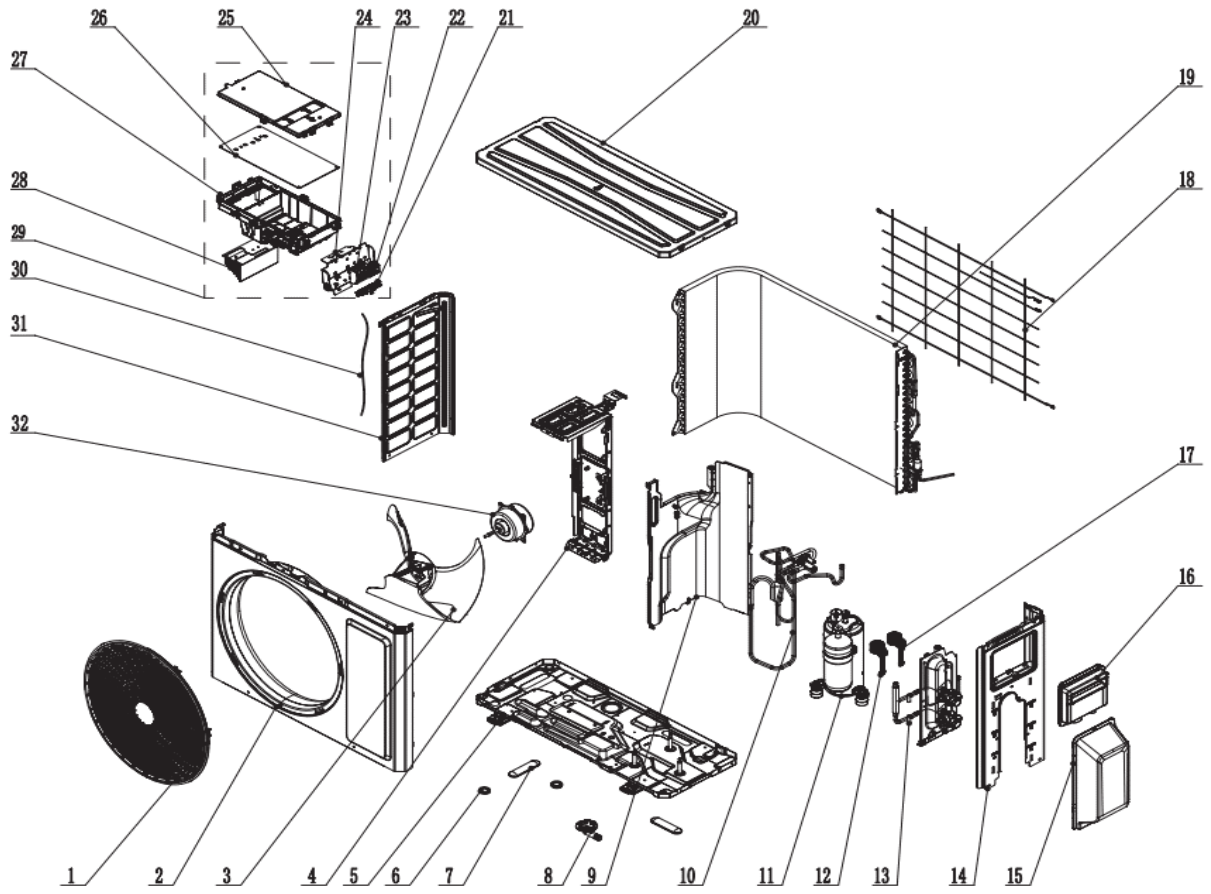

MV-E18BI2

No	Description	Part Code	Note	Qty	Price Code
MODEL: MV-E18B12 Outdoor unit					
1	Front Grill	200057060014		1	AF
2	Cabinet	-		1	
3	Axial Flow Fan	103002060015		1	AG
4	Motor Support	46060146		1	
5	Chassis Sub-assy	017000060690P		1	
6	Drainage hole Cap	-		2	
7	Drainage Joint	26113009		2	AD
8	Drainage Connector	-		1	
9	Clapboard	012051061336		1	AK
10	4-Way Valve Assy	030152060672		1	AW
11	Compressor and Fittings	9001060656		1	BH
12	Electric Expand Valve Fitting	72009060033		1	AP
13	Valve Support Sub-Assy	017104060049P		1	AK
14	Right Side Plate	012056060396P		1	
15	Valve Cover	-		1	
16	Cable Cross Plate	-		1	
17	Magnet Coil	4300040078		1	AK
18	Rear Grill	016001060082		1	AH
19	Condenser Assy	011002061589		1	BK
20	Top Cover Assy	012049060107P		1	
21	Wire Clamp	200015060019		1	AD
22	Terminal Board	422000060016		1	AG
23	Terminal Board	-			
24	Terminal Board Support Assy	-			
25	Electric Box cover	-			
26	Main Board	300027061550		1	BF
27	Electric Box	200013060047		1	
28	Radiator	-			
29	Electric Box Assy	100002071901		1	
30	Connecting Cable	-			
31	Left Side Plate	-		1	
32	Brushless DC Motor	1501308534		1	AU
/	Handle	200149060019		1	AE
/	Cut off Valve 1/4	7130239		1	AG
/	Cut off Valve 3/8	71302391		1	AM
/	Front Panel Assy	3060534		1	
/	Bottom chassis heater	7651000423		1	