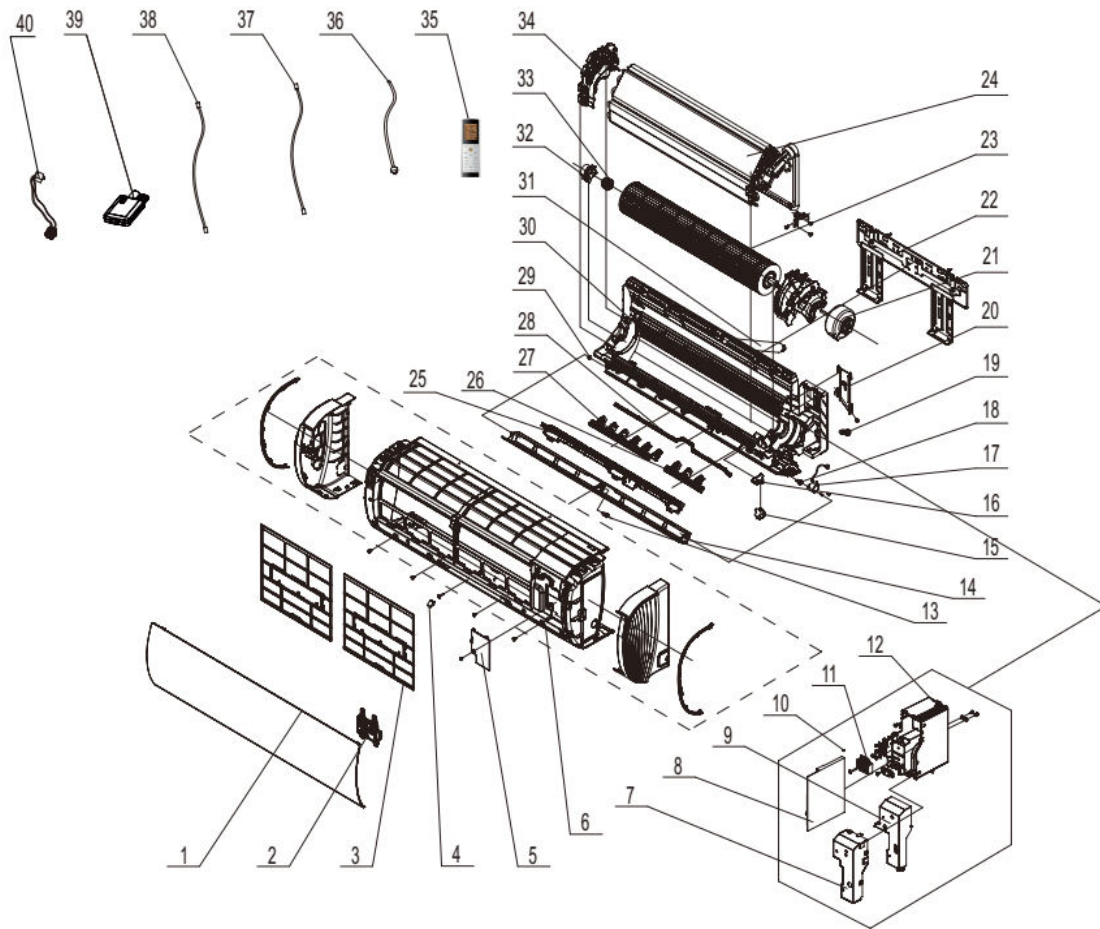

SIH-13BITB

No	Description	Part Code	Note	Qty	Price Code
MODEL: SIH-13BITB indoor unit					
1	Front Panel	27230016747	BLACK	1	AQ
2	Display Board	300001060815		1	AL
3	Filter Sub-Assy	1112246803		2	AD
4	Screw Cover	242520172P12		1	AB
5	Electric Box Cover2	0140206509		1	
6	Front Case Assy	00000200004405	BLACK	1	AV
7	Shield Cover of Electric Box Cover	01592150		1	AC
8	Main Board	300002062060		1	AV
9	Electric Box Cover	2011220701		1	AD
10	Jumper	4202021917		1	AA
11	Terminal Board	42011233		1	AE
12	Electric Box Assy	100002072499		1	
13	Axile Bush	10542036		1	AB
14	Guide Louver	20000400004901P02	BLACK	1	AG
15	Stepping Motor	1521210108		1	AG
16	Air Louver (Auto)	1051272701	BLACK	1	AB
17	Stepping Motor	1521210712		1	AF
18	Crank	73012005		1	AB
19	Rubber Plug (Water Tray)	76712012		1	AC
20	Connecting pipe clamp	2611216401		1	AB
21	Motor	1501214606		1	AV
22	Wall Mounting Frame	01252484		1	AK
23	Cross Flow Fan	10352056		1	AN
24	Evaporator Assy	011001060162		1	BB
25	Helicoid Tongue	26112436		1	AD
26	Air Louver(right)	10512726		1	AB
27	Air Louver (left)	10512725		1	AB
28	Swing Lever	10582459		1	AB
29	Left Axile Bush	10512037		1	AB
30	Rear Case assy	000001000076		1	AU
31	Drainage Hose	05230014		1	AD
32	Ring of Bearing	26152022		1	AC
33	O-Gasket sub-assy of Bearing	76512051		1	AC
34	Evaporator support	24212179		1	AC
35	Remote Control	305001060023		1	AR
36	Power Cord	-		0	
37	Connecting Cable	4002052317		0	AM
38	Connecting Cable	-		0	
39	Detecting plate	-		1	
40	Cold Plasma Generator	-		1	
-	Air Louver (Auto)	-		-	
-	Air Louver (Manual)	-		-	
-	Guide Louver	-		-	
-	Electric Box Cover2	-		-	
-	Indoor temp. sensors	3900031302		1	AE
-	Wi-Fi modul	30110144		1	AW
-	SAF-OPWC4	053511000000890			
-	SAF-OPWB4	053511000000900			