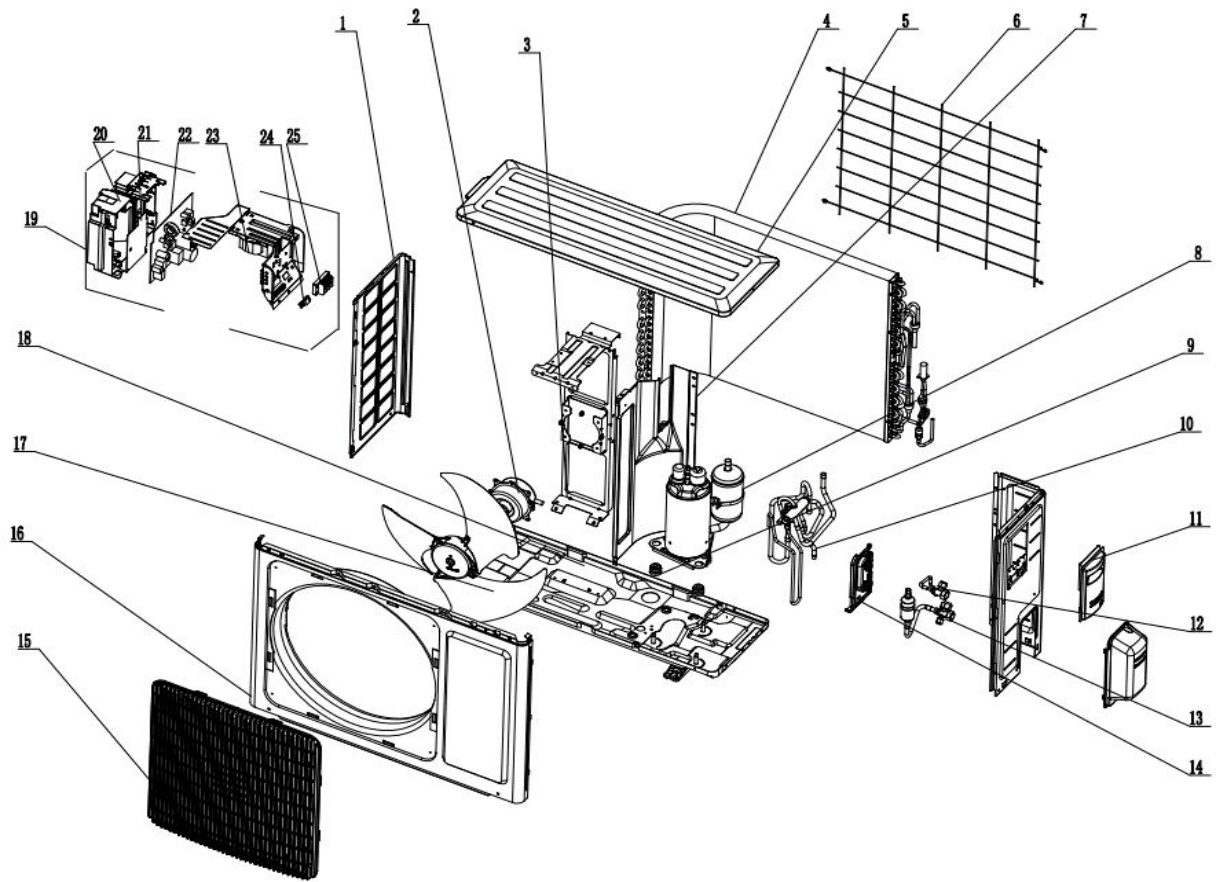

ASP-12BI outdoor

No	Description	Part Code	Note	Qty	Price Code
MODEL: ASP-12BI (OUTDOOR)					
1	Left Side Plate	01303200P		1	AK
2	Brushless DC Motor	1501308511		1	AX
3	Motor Support	01703136		1	AL
4	Condenser Assy	011002060521		1	-
5	Top Cover Sub-Assy	000051060038		1	-
6	Rear Grill	01475014		1	AG
7	Clapboard Sub-Assy	01233180		1	AL
8	Compressor and Fittings	009001060066		1	BH
9	Compressor Gasket	009012000027		3	-
10	4-Way Valve Assy	030152060255		1	-
11	Big Handle	2623343106		1	AE
12	Cut off Valve	07130239		1	AG
13	Cut off Valve	071302391		1	AM
14	Valve Support	0171314201P		1	AE
15	Front Grill	22413047		1	AH
16	Front Panel Assy	0153305204		1	AU
17	Axial Flow Fan	10333011		1	AH
18	Base Plate Sub-Assy	017000060080P		1	AR
19	Electric Box Assy	100002064438		1	-
20	Electric Box Sub-Assy	017007060849		1	-
21	Filter Board	none		0	-
22	Main Board	300027060573		1	-
23	Reactor	43130184		1	AS
24	Wire Clamp	71010103		2	AB
25	Terminal Board	422000060016		1	AG
	EXV Valve	072009000017			
	Solenoid EXV	072002000012			
	4-way Magnet Coil	4300040050			
	Temp. Sensor In	3900004508			
	Temp. Sensor Out	3900030805			