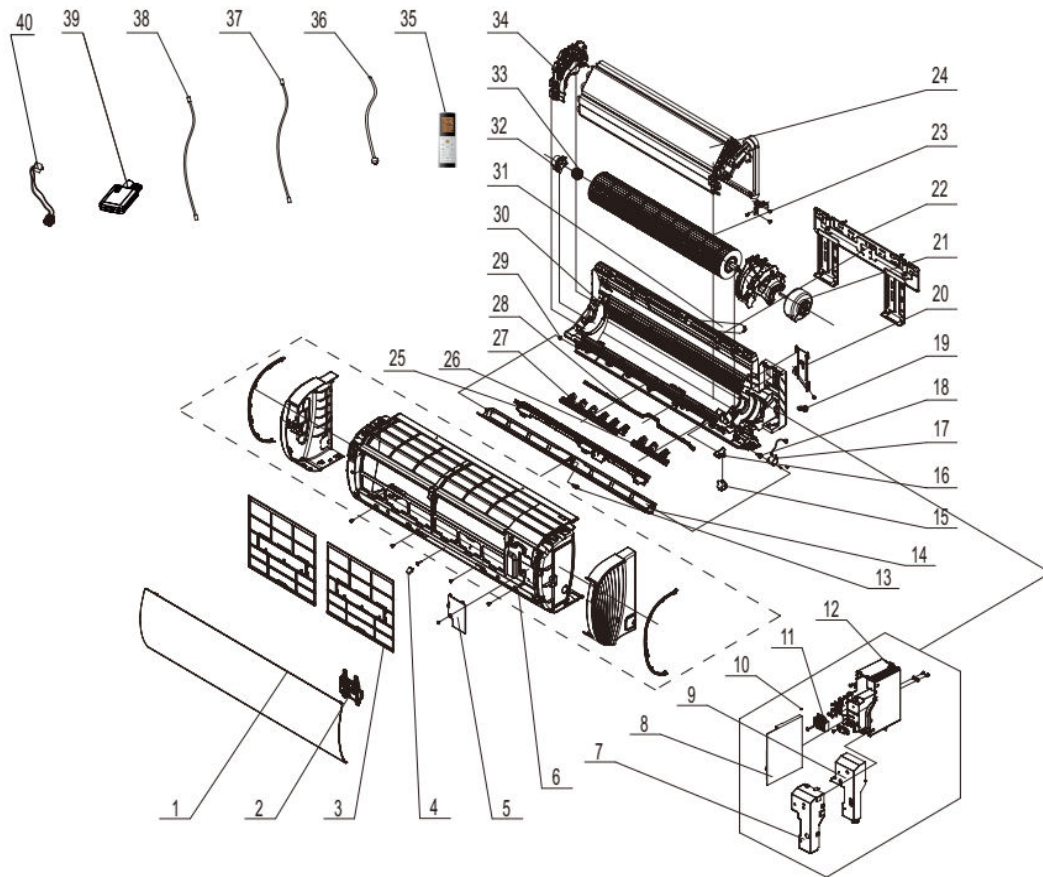

SIH-09BITS

No	Description	Part Code	Note	Qty	Price Code
MODEL: SIH-09BITS indoor unit					
1	Front Panel	27230016741	SILVER	1	AQ
2	Display Board	300001060815		1	AL
3	Filter Sub-Assy	1112246803		2	AD
4	Screw Cover	242520179		1	AB
5	Shield Cover of Electric Box Cover Assy	01705306007501		1	AD
6	Front Case Assy	00000200004404	SILVER	1	AV
7	Shield Cover of Electric Box Cover	01592150		1	AC
8	Main Board	300002062060		1	AV
9	Electric Box Cover	2011220701		1	AD
10	Jumper	4202021918		1	AA
11	Terminal Board	42011233		1	AE
12	Electric Box Assy	100002071816		1	
13	Axile Bush	10542036		1	AB
14	Guide Louver	20000400004901P01	SILVER	1	AG
15	Stepping Motor	1521210108		1	AG
16	Air Louver (Auto)	10512727	SILVER	1	AB
17	Stepping Motor	1521210712		1	AF
18	Crank	73012005		1	AB
19	Rubber Plug (Water Tray)	76712012		1	AC
20	Connecting pipe clamp	2611216401		1	AB
21	Motor	1501214606		1	AV
22	Wall Mounting Frame	01252484		1	AK
23	Cross Flow Fan	10352056		1	AN
24	Evaporator Assy	011001060399		1	BA
25	Helicoid Tongue	26112436		1	AD
26	Air Louver (right)	10512726		1	AB
27	Air Louver (left)	10512725		1	AB
28	Swing Lever	10582459		1	AB
29	Left Axile Bush	10512037		1	AB
30	Rear Case assy	000001000076		1	AU
31	Drainage Hose	05230014		1	AD
32	Ring of Bearing	26152022		1	AC
33	O-Gasket sub-assy of Bearing	76512051		1	AC
34	Evaporator support	24212179		1	AC
35	Remote Control	305001060023		1	AR
36	Power Cord	-		-	
37	Connecting Cable	4002052317		1	AM
38	Connecting Cable	-		-	
39	Detecting plate	-		1	
40	Cold Plasma Generator	-		1	
-	Air Louver (Auto)	-		-	
-	Air Louver (Manual)	-		-	
-	Guide Louver	-		-	
-	Electric Box Cover2	-		-	
-	Indoor temp. sensors	3900031302		1	AE
-	Wi-Fi modul	30110144		1	AW
-	SAF-OPWC4	053511000000890			
-	SAF-OPWB4	053511000000900			