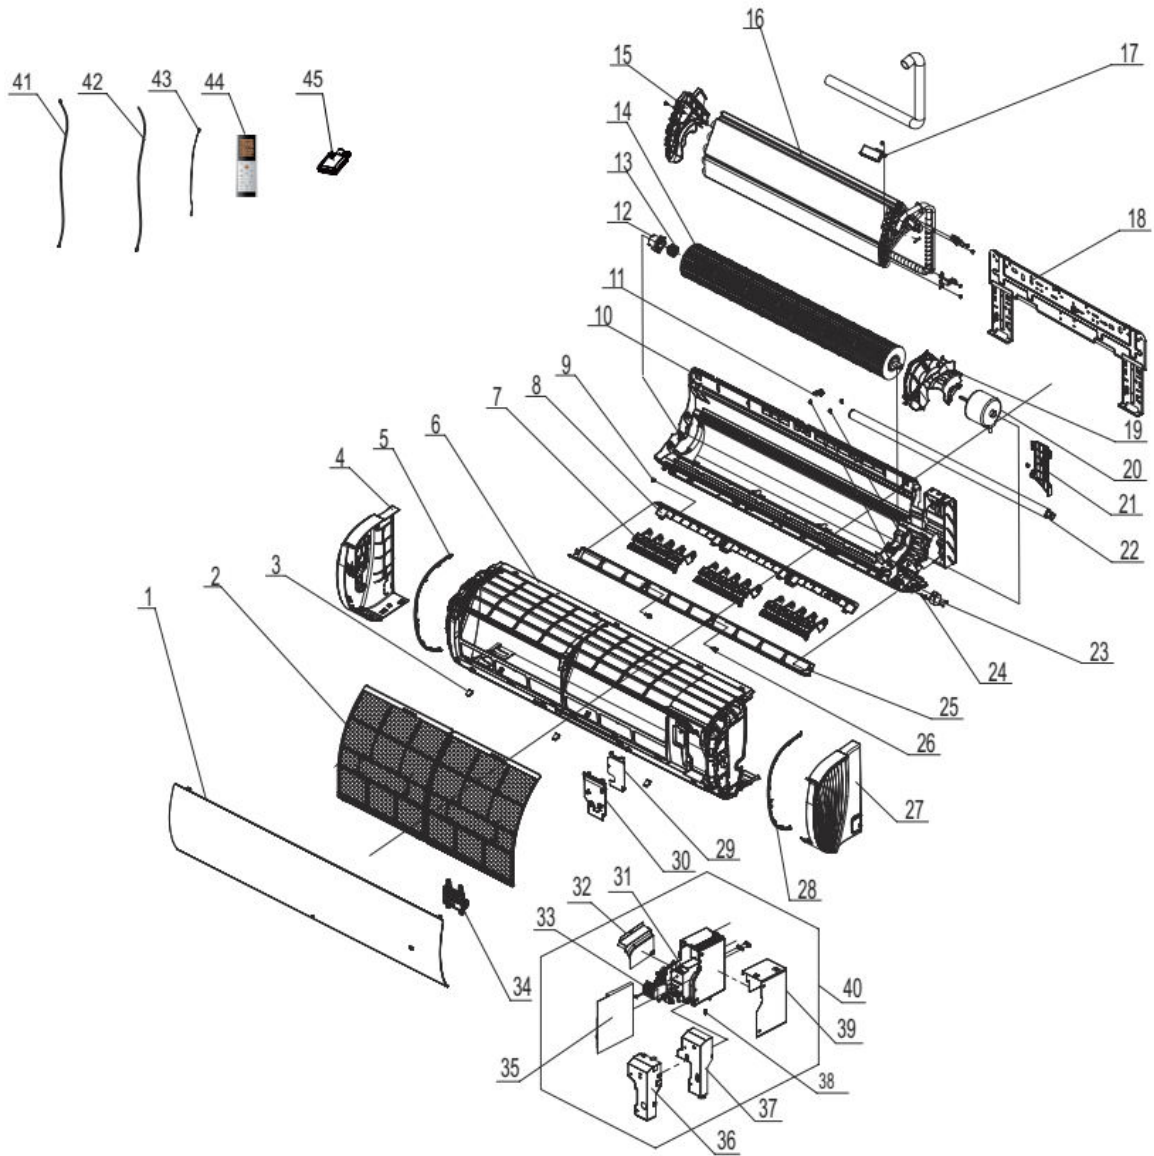

SIH-24BITS

No	Description	Part Code	Note	Qty	Price Code
MODEL: SIH-24BITS indoor unit					
1	Front Panel	27230016775	SILVER	1	AT
2	Filter Sub-Assy	1101200703		2	AD
3	Screw Cover	2425201906		3	AB
4	Left Side Plate	200085000011		1	AG
5	Decorative Strip (Left)	230001000066D		1	AG
6	Front Case	200002000030		1	AT
7	Air Louver (Manual)	10512737		3	AB
8	Helicoid Tongue sub-assy	26112382		1	AE
9	Left Axile Bush	10512037		1	AB
10	Rear Case assy	000001000069		1	AX
11	Rubber Plug (Water Tray)	76712012		1	AC
12	Ring of Bearing	26152025		1	AC
13	O-Gasket sub-assy of Bearing	76512051		1	AC
14	Cross Flow Fan	10352057		1	AP
15	Evaporator Support	24212178		1	AD
16	Evaporator Assy	01100100007303		1	BH
17	Cold Plasma Generator	1114001602		1	AP
18	Wall Mounting Frame	01252229		1	AK
19	Motor Press Plate	26112515		1	AD
20	Fan Motor	15012145		1	AZ
21	Connecting pipe clamp	26112514		1	AB
22	Drainage Hose	0523001405		1	AD
23	Stepping Motor	1521240210		1	AG
24	Crank	73012005		1	AB
25	Guide Louver	20000400004801P02	SILVER	1	AQ
26	Axile Bush	10542036		2	AB
27	Right Side Plate	200086000011		1	AG
28	Decorative Strip (Right)	230001000065D		1	AG
29	Shield Cover of Electric Box Cover 2	01202000099		1	AB
30	Electric Box Cover2	20112210		1	AC
31	Electric Box	2011221102		1	AG
32	Side plate (electric box)	01302002		1	AC
33	Terminal Board	42011233		1	AE
34	Display Board	300001060401		1	AL
35	Main Board	300002060259		1	AX
36	Shield Cover of Electric Box	01592176		1	AD
37	Electric Box Cover	20112209		1	AD
38	Jumper	4202021925		1	AA
39	Lower Shield of Electric Box	01592139		1	AD
40	Electric Box Assy	100002061652		1	AZ
41	Connecting Cable	-		0	AM
42	Connecting Cable	4002052317		0	
43	Temperature Sensor	3900031302		1	AE
44	Remote Control	305001060023		1	AR
-	Front Case Assy	00000200004005	SILVER		AX
-	Indoor temp. sensors	3900031302		1	AE
-	SAF-OPWC4	053511000000890			
-	SAF-OPWB4	053511000000900			