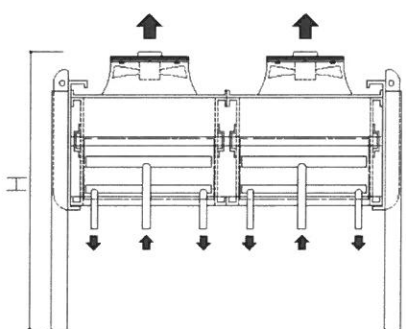

Price 2013-5
 Date: 16/07/2013 09.02

Roen Est S.p.A - Standard Version Drawing - All Rights Reserved

Capacity	217	kW
AIR		
Flow	114000	m ³ /h
Temp.IN	15	°C
Altitude	30	m
FLUID		
Temp.Cond.	26	°C
Pressure drop	30	kPa
FANS (special EC)		
Nr.	2x3	
Diameter	910	mm
RPM	840	min ⁻¹
Supply line	400/3/50	V/P/Hz
Current	6x3,0	A
Capacity	6x1,85	kW
NOISE		
Pressure level	55	dB(A)
Distance	10	m
EXCHANGER		
FINS		
Fins material	AP	
Fin pitch	2.1	mm
Surface	870	m ²
TUBES		
Material	CU	
Volume	125	dm ³
HEADERS		
Material	CU	
IN	2x42	mm
OUT	2x35	mm
Length(L)	4715	mm
Width(B)	1115	mm
Height(H)	1720	mm
Weight	1200	kg