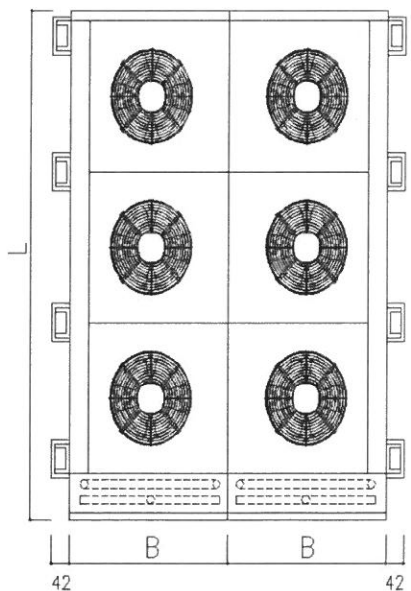

Price 2013-5
 Date: 16/07/2013 09.02

Roen Est S.p.A - Standard Version Drawing - All Rights Reserved

Capacity	217	kW
AIR		
Flow	114000	m ³ /h
Temp.IN	15	°C
Altitude	30	m
FLUID		
Temp.Cond.	26	°C
Pressure drop	30	kPa
FANS (special EC)		
Nr.	2x3	
Diameter	910	mm
RPM	840	min ⁻¹
Supply line	400/3/50	V/P/Hz
Current	6x3,0	A
Capacity	6x1,85	kW
NOISE		
Pressure level	55	dB(A)
Distance	10	m
EXCHANGER		
FINS		
Fins material	AP	
Fin pitch	2.1	mm
Surface	870	m ²
TUBES		
Material	CU	
Volume	125	dm ³
HEADERS		
Material	CU	
IN	2x42	mm
OUT	2x35	mm
Length(L)	4715	mm
Width(B)	1115	mm
Height(H)	1720	mm
Weight	1200	kg