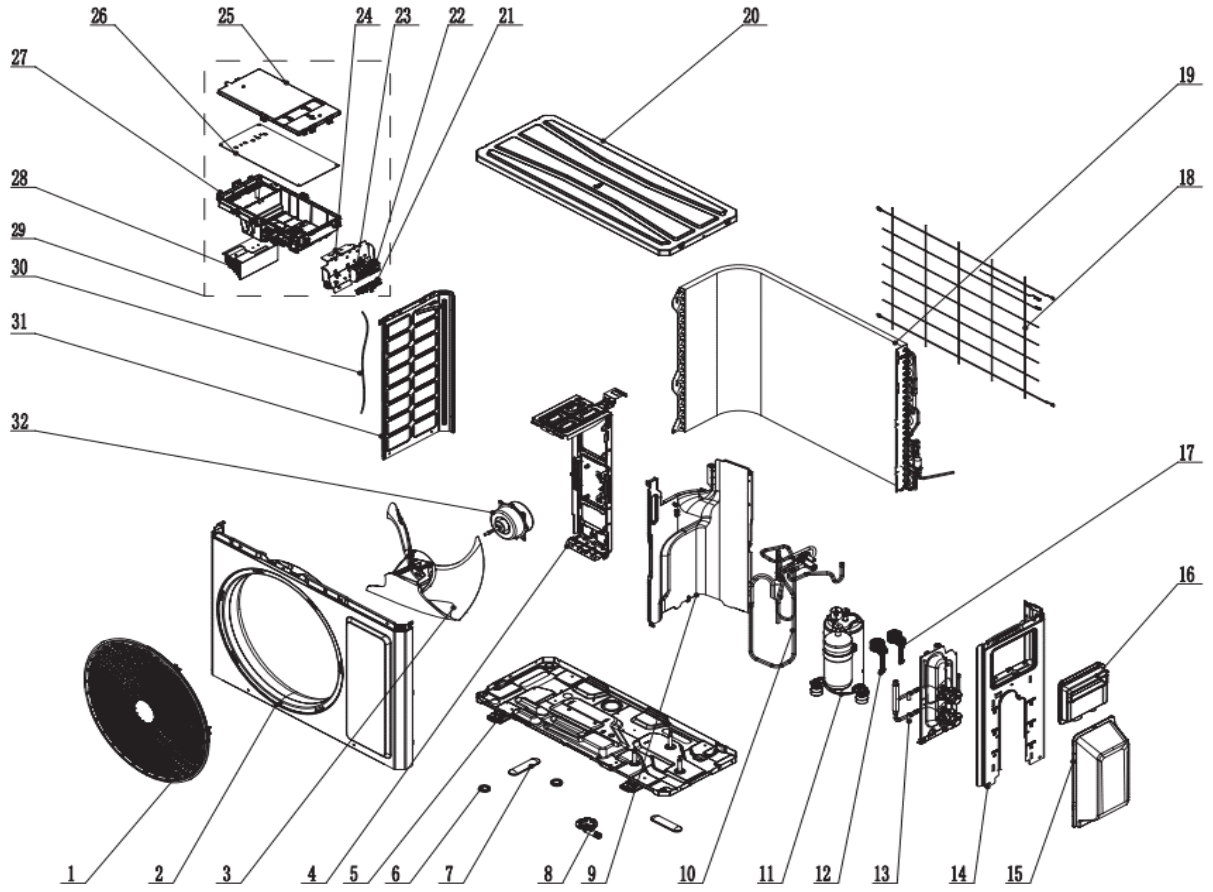

MV-E14BI2

No	Description	Part Code	Note	Qty	Price Code
<b>MODEL: MV-E14B12 Outdoor unit</b>					
1	Front Grill	200057060014		1	AF
2	Cabinet	012022060010P		1	AQ
3	Axial Flow Fan	103002060015		1	AG
4	Motor Support	012048060140		1	AH
5	Chassis Sub-assy	017000060690P		1	
6	Drainage hole Cap	-		2	
7	Drainage Joint	-		2	
8	Drainage Connector	26113009		1	AD
9	Clapboard	012051061336		1	AK
10	4-Way Valve Assy	030152060672		1	AW
11	Compressor and Fittings	009001060655		1	BK
12	Electric Expand Valve Fitting	07200206002315		1	AM
13	Valve Support Sub-Assy	017104060049P		1	AK
14	Right Side Plate	-		1	
15	Valve Cover	-		1	
16	Cable Cross Plate	-		1	
17	Electric Expand Valve Fitting	07200206002309		1	AM
18	Rear Grill	016001060082		1	AH
19	Condenser Assy	011002061524		1	BE
20	Top Cover Assy	000097060355		1	AP
21	Wire Clamp	200015060019		1	AD
22	Terminal Board	422000060016		1	AG
23	Terminal Board	-			
24	Terminal Board Support Assy	-			
25	Electric Box cover	-			
26	Main Board	300027061549		1	BF
27	Electric Box	20001306004701		1	AK
28	Radiator	-			
29	Electric Box Assy	100002071893		1	
30	Connecting Cable	-			
31	Left Side Plate	012055060395P		1	
32	Brushless DC Motor	1501308534		1	AU
/	Sensor Sub-assy	390002060125		1	AK
/	Handle	200149060019		1	AE
/	Cut off Valve 1/4	7130239		1	AG
/	Cut off Valve 3/8	71302391		1	AM
/	Temperature Sensor	3900030905		1	AK
/	Compressor Gasket	9012000026		1	
/	Bottom chassis heater	7651000423		1	