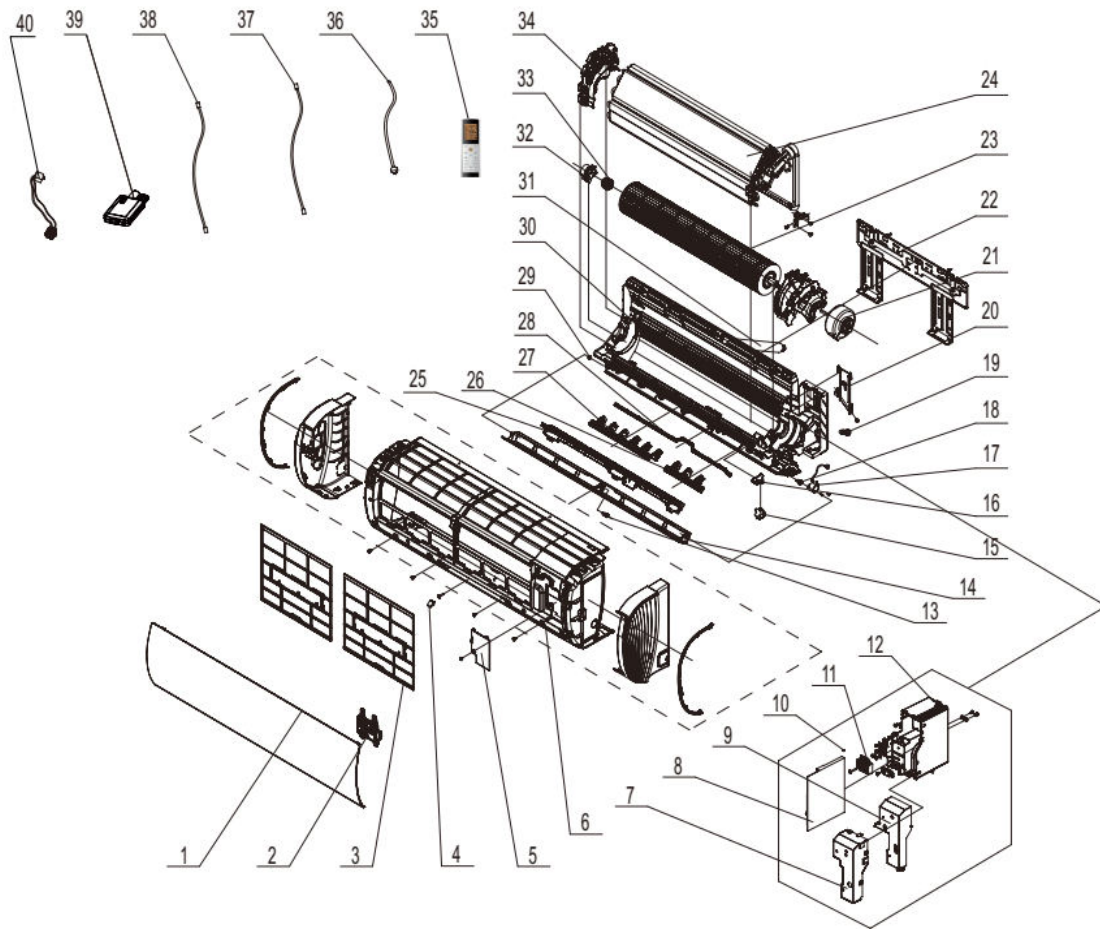

SIH-13BITW

No	Description	Part Code	Note	Qty	Price Code
MODEL: SIH-13BITW indoor unit					
1	Front Panel	27230016738		1	AK
2	Display Board	300001060814		1	AL
3	Filter Sub-Assy	1112246803		2	AD
4	Screw Cover	242520172P12		1	AB
5	Electric Box Cover2	0140206509		1	
6	Front Case Assy	00000200004404		1	AV
7	Shield Cover of Electric Box Cover	01592150		1	AC
8	Main Board	300002062060		1	AV
9	Electric Box Cover	2011220701		1	AD
10	Jumper	4202021917		1	AA
11	Terminal Board	42011233		1	AE
12	Electric Box Assy	100002072499		1	
13	Axile Bush	10542036		1	AB
14	Guide Louver	200004000049		1	AF
15	Stepping Motor	1521210108		1	AG
16	Air Louver (Auto)	10512727		1	AB
17	Stepping Motor	1521210712		1	AF
18	Crank	73012005		1	AB
19	Rubber Plug (Water Tray)	76712012		1	AC
20	Connecting pipe clamp	2611216401		1	AB
21	Motor	1501214606		1	AV
22	Wall Mounting Frame	01252484		1	AK
23	Cross Flow Fan	10352056		1	AN
24	Evaporator Assy	011001060162		1	BB
25	Helicoid Tongue	26112436		1	AD
26	Air Louver(right)	10512726		1	AB
27	Air Louver (left)	10512725		1	AB
28	Swing Lever	10582459		1	AB
29	Left Axile Bush	10512037		1	AB
30	Rear Case assy	000001000076		1	AU
31	Drainage Hose	05230014		1	AD
32	Ring of Bearing	26152022		1	AC
33	O-Gasket sub-assy of Bearing	76512051		1	AC
34	Evaporator support	24212179		1	AC
35	Remote Control	305001060023		1	AR
36	Power Cord	-		0	
37	Connecting Cable	4002052317		0	AM
38	Connecting Cable	-		0	
39	Detecting plate	-		1	
40	Cold Plasma Generator	-		1	
-	Air Louver (Auto)	-		-	
-	Air Louver (Manual)	-		-	
-	Guide Louver	-		-	
-	Electric Box Cover2	-		-	
-	Indoor temp. sensors	3900031302		1	AE
-	Wi-Fi modul	30110144		1	AW
-	SAF-OPWC4	053511000000890			
-	SAF-OPWB4	053511000000900			