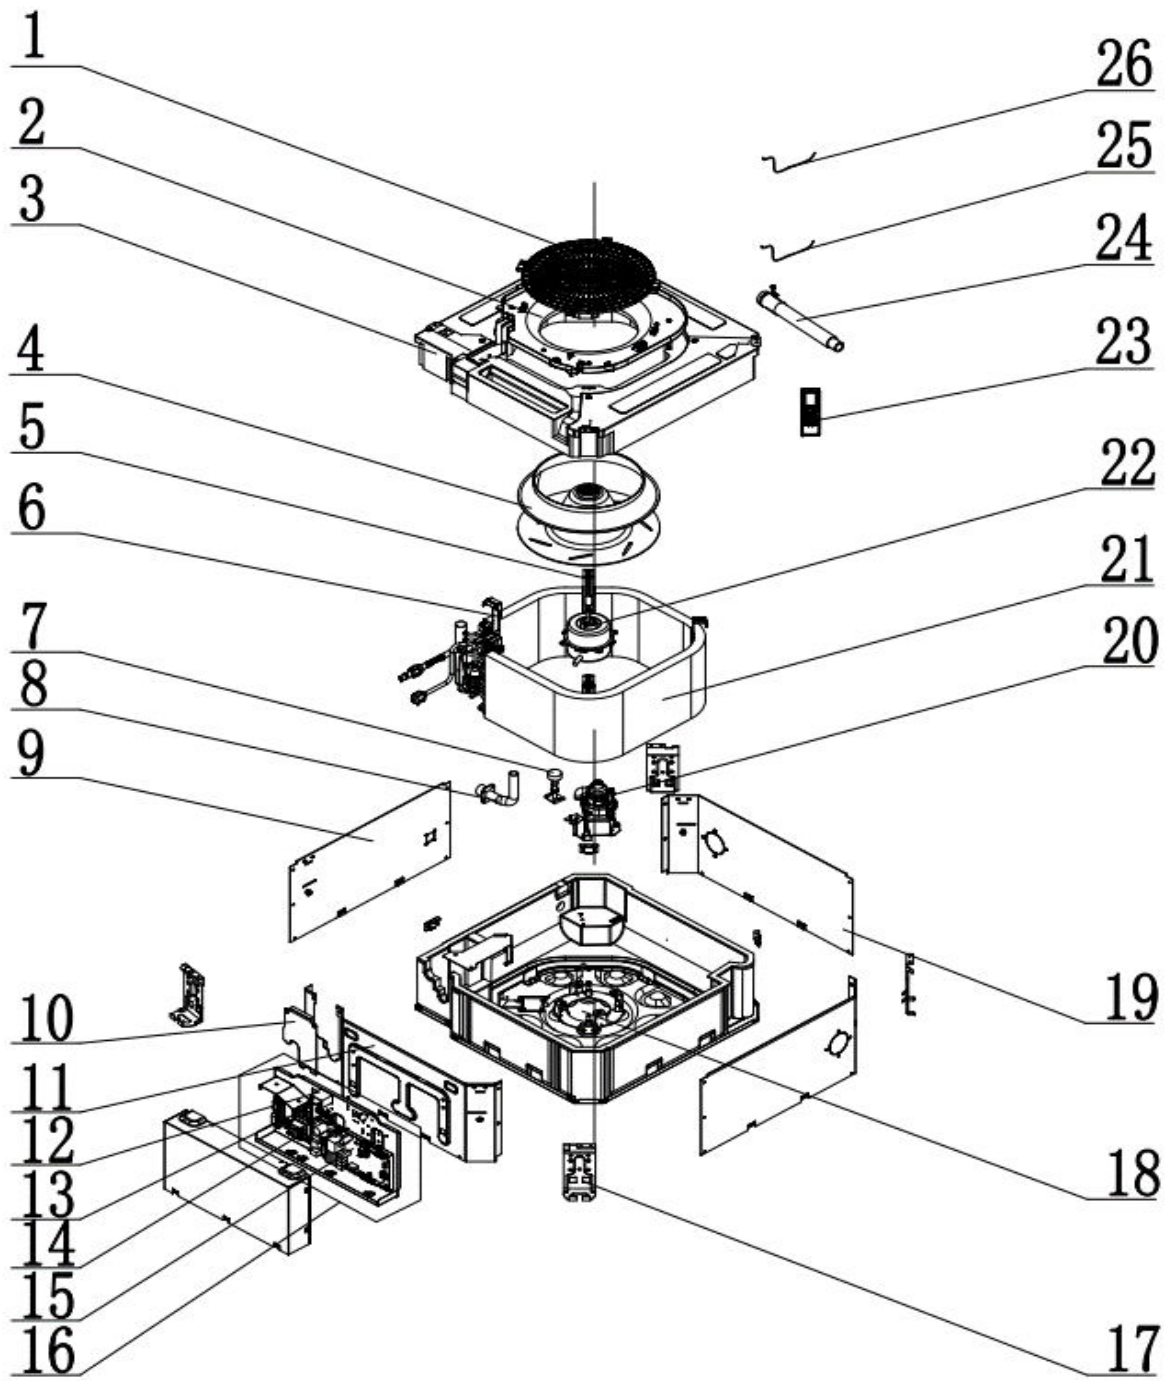

MV-C18BI

No	Description	Part Code	Note	Qty	Price Code
MODEL: MV-C18BI					
1	Rear Grill	26909400007		1	AE
2	Diversion Circle	10479400001		1	AG
3	Water Tray Assy	01289400004		1	AW
4	Centrifugal Fan	10429400001		1	AW
5	Supporter	01809400007		3	AD
6	Baffle Plate Sub-assy	01359400002		1	AF
7	Liquid Level Switch	450102013		1	AL
8	Pump Drainpipe	26909400069		1	AF
9	Left Side Plate Sub-Assy	01319400012		1	AK
10	Press Plate (Outlet Pipe)	01349400004		1	AD
11	Front Side Plate Sub-Assy	01319400014		1	AL
12	Capacitor	none		0	-
13	Terminal Board	none		0	-
14	Terminal Board	420001000002		1	AF
15	Main Board	300002060012		1	AY
16	Electric Box Assy	100002060083		1	AZ
17	Body Installing Support	01332705		4	AC
18	Base Plate Assy	02229400007		1	AS
19	Right Side Plate Sub-Assy	01319400013		2	AK
20	Water Pump	4313800005801		1	AY
21	Evaporator Assy	01029400013		1	BG
22	Brushless DC Motor	15709400004		1	BB
23	Remote Controller	305100491_L41851		1	AT
24	Drain Hose Sub-Assy	007008000001		1	AG
25	Tube sensor	3900012128		1	AD
26	Room Sensor	39000191		1	AD